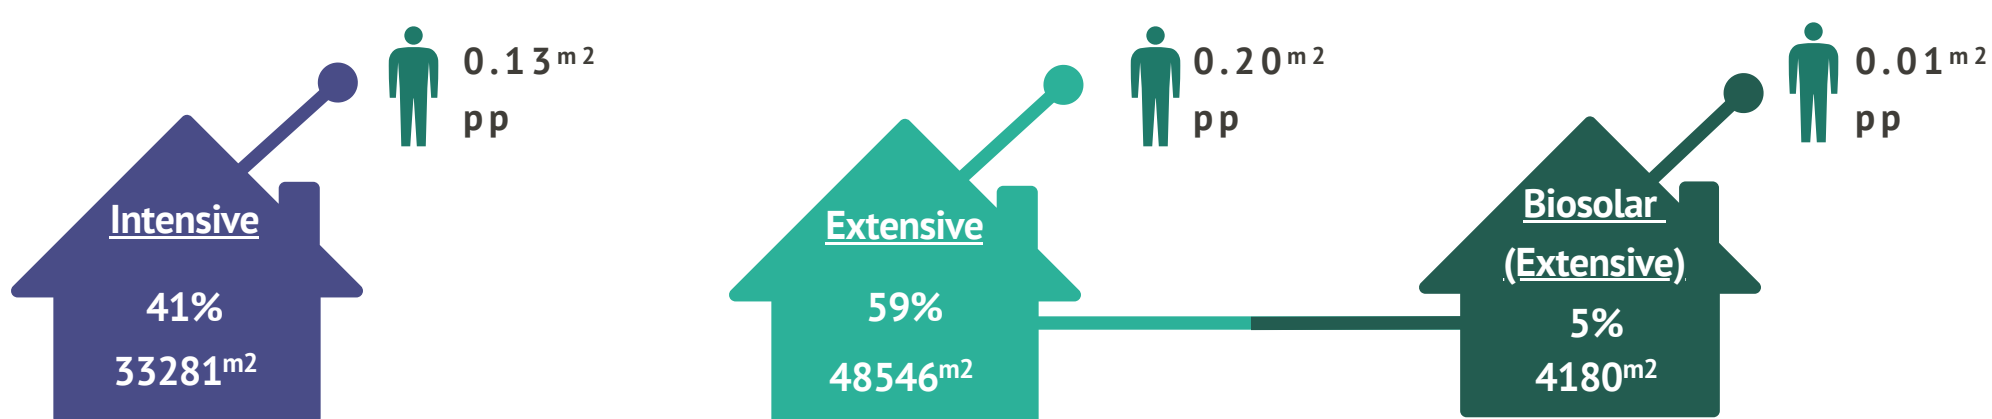

# Green Roof Map: London Borough of Westminster

Size ranges of green roofs and % of total area 2017

Westminster: Green Roof Areas Hotspot Map

SUPPORTED BY  
**MAYOR OF LONDON**