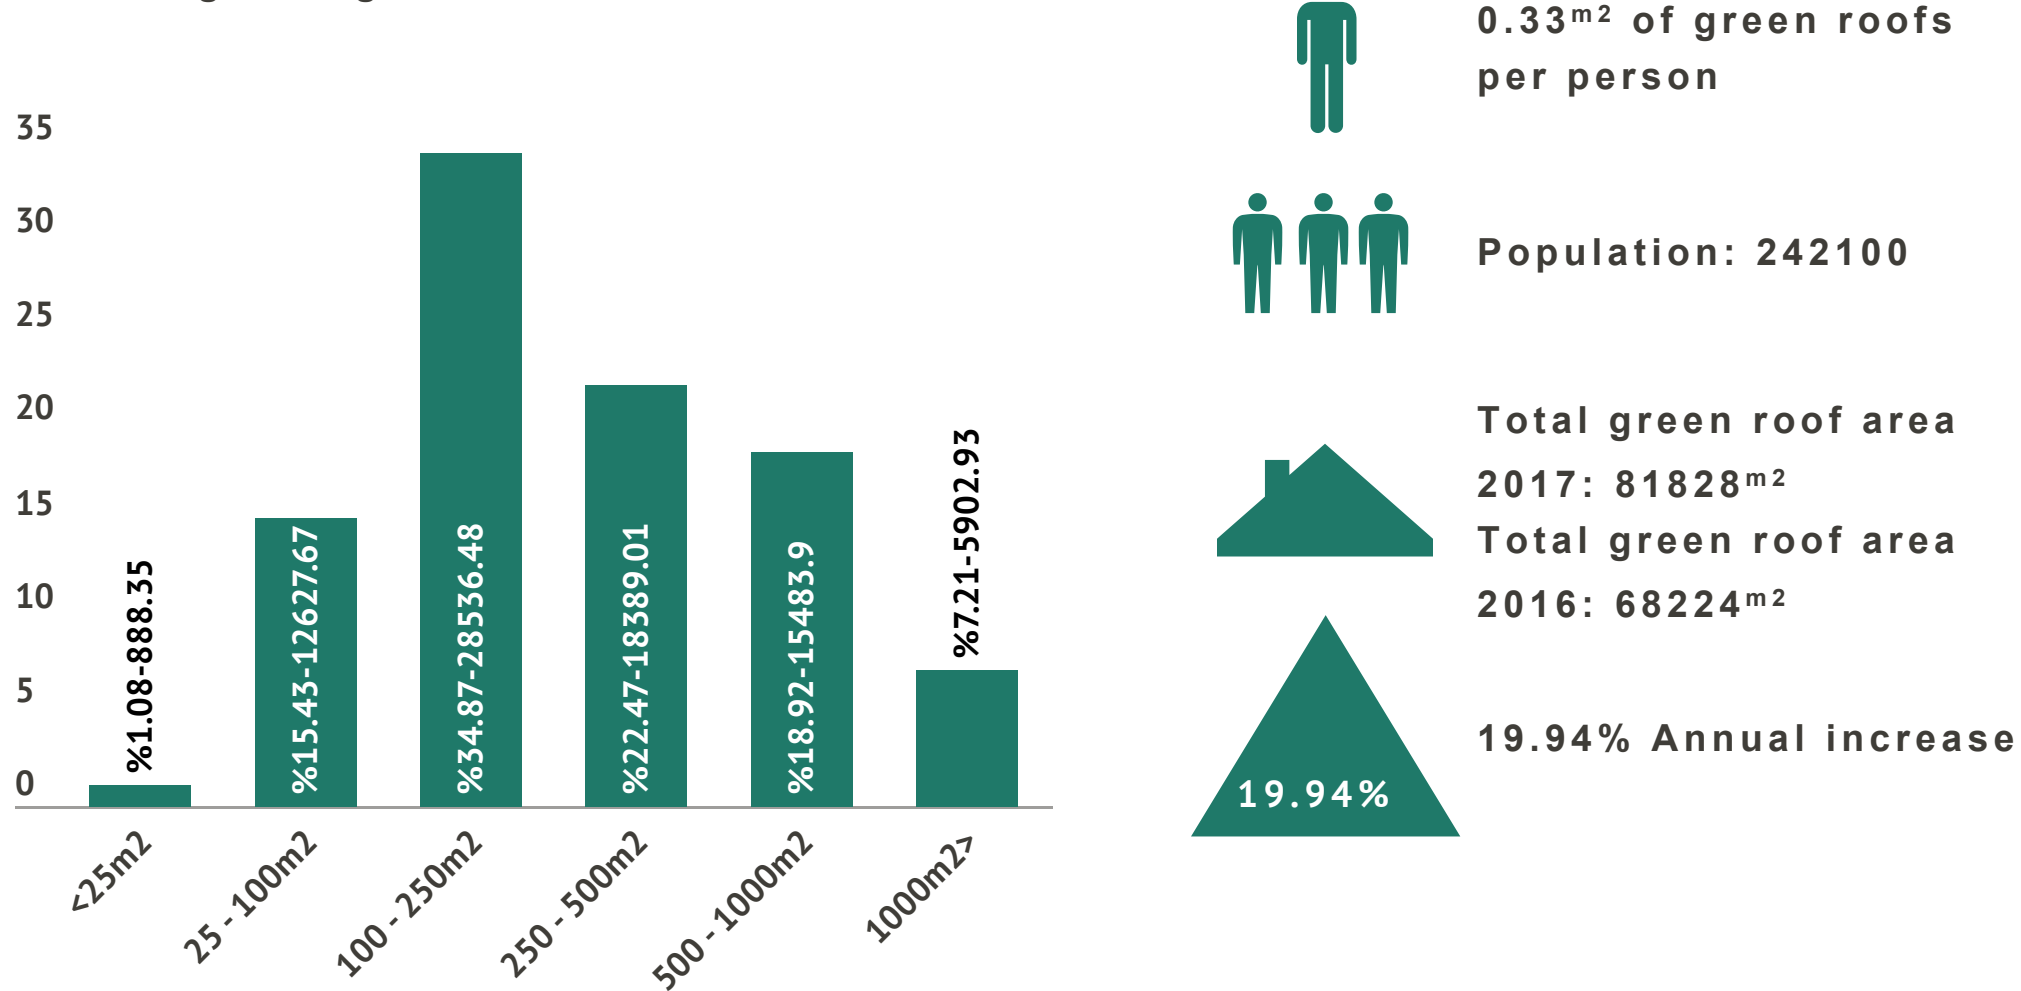

# Green Roof Map: London Borough of Westminster

Size ranges of green roofs and % of total area 2017

Westminster: Green Roof Areas Hotspot Map

SUPPORTED BY  
**MAYOR OF LONDON**