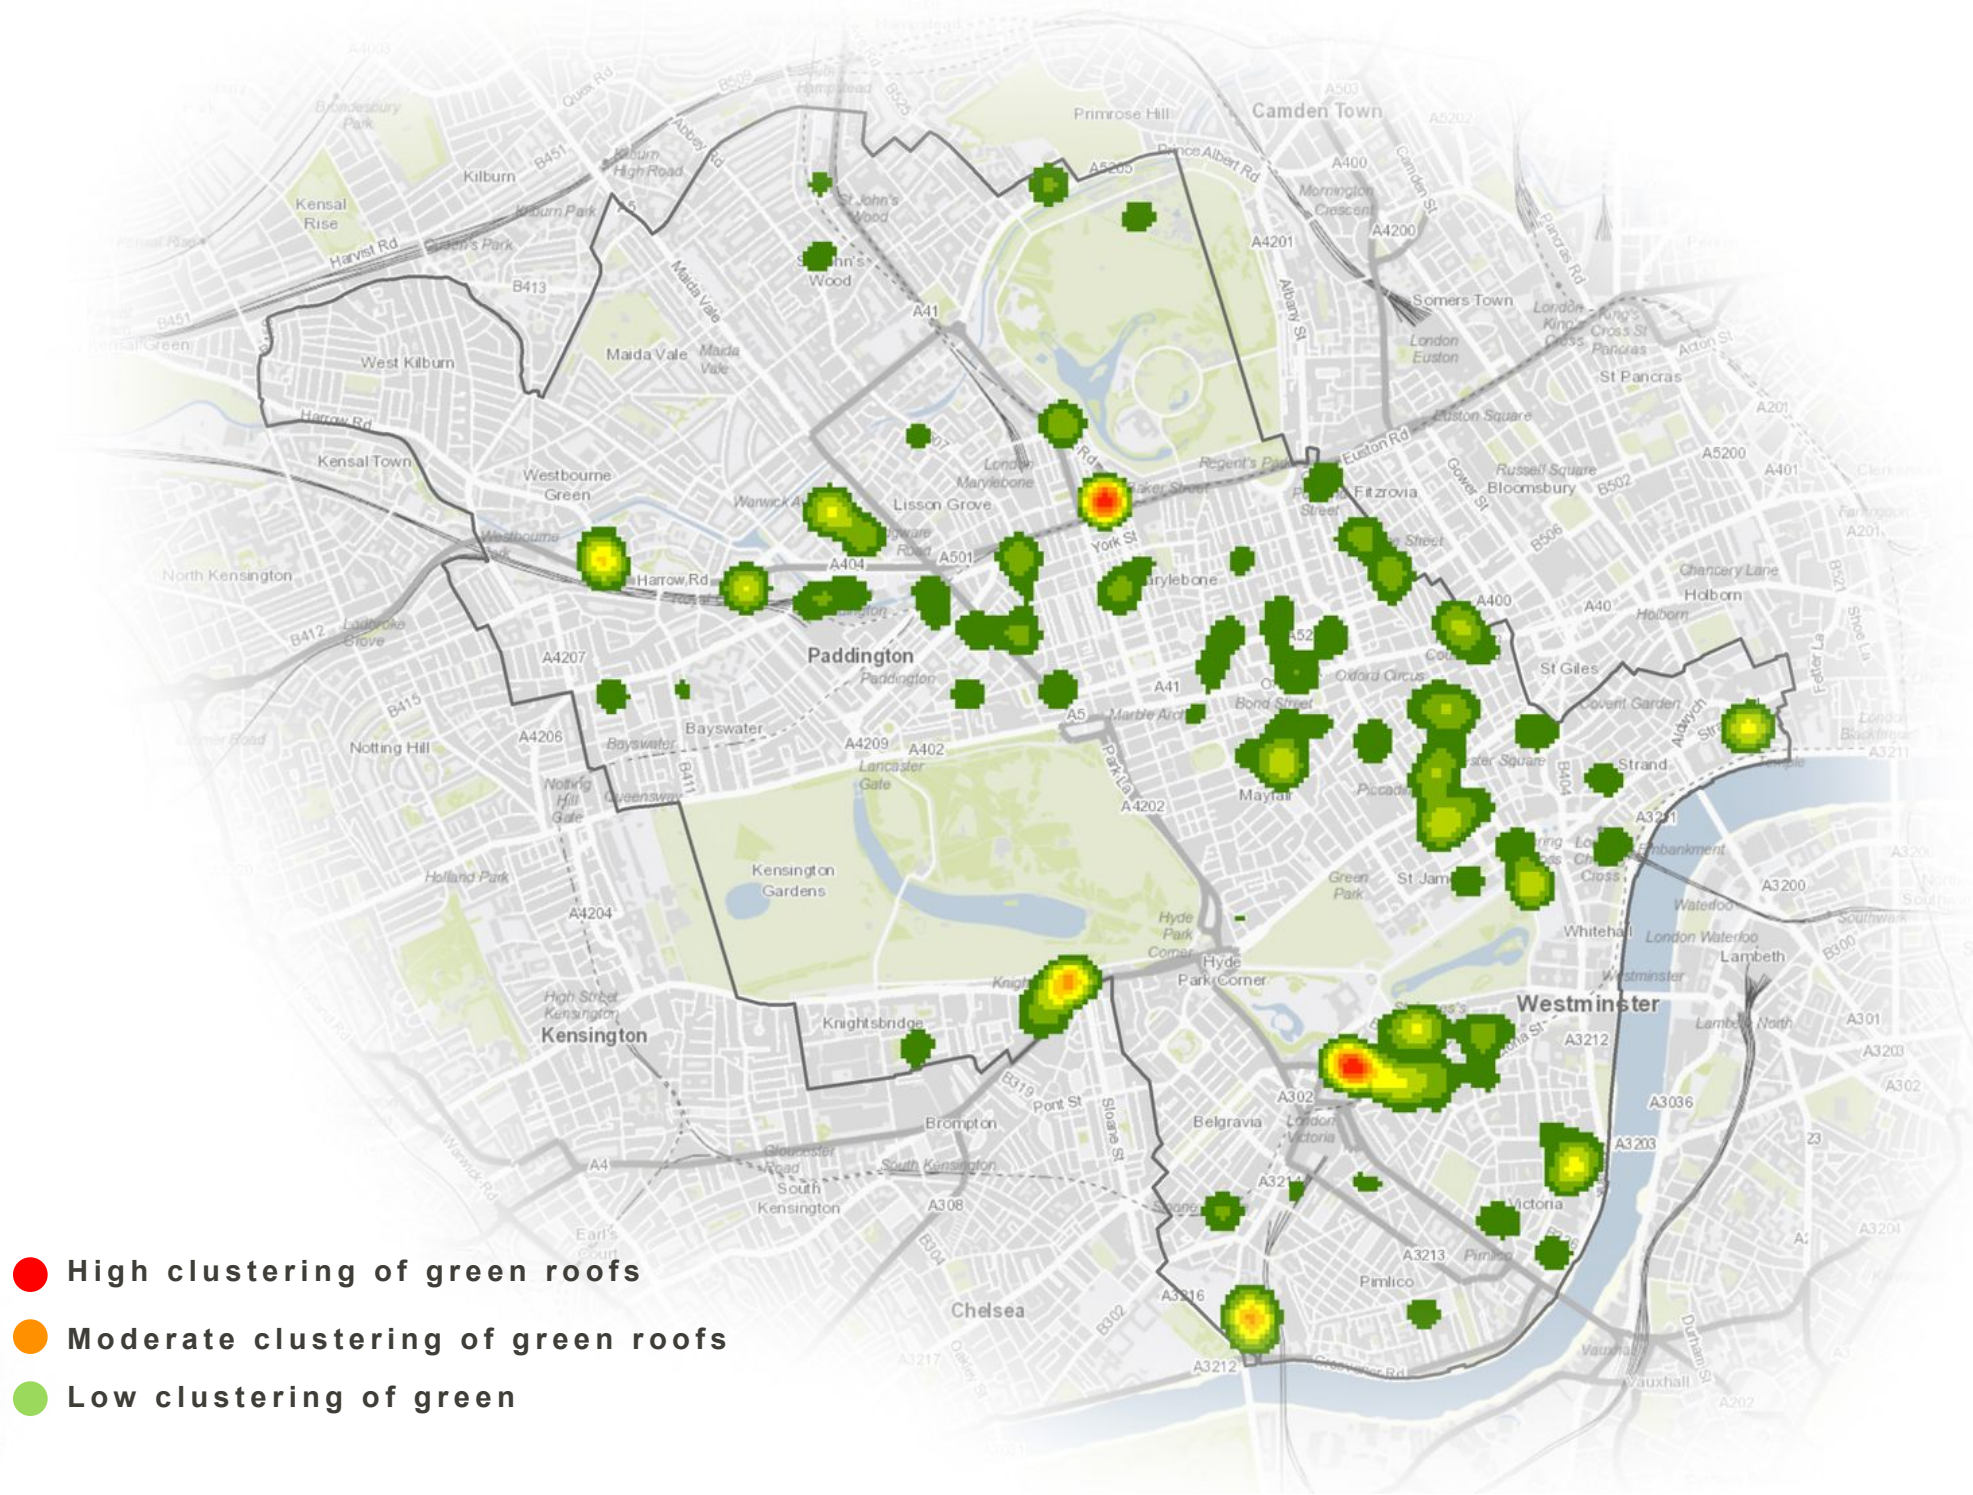

# Green Roof Map: London Borough of Westminster

Size ranges of green roofs and % of total area 2017

Westminster: Green Roof Areas Hotspot Map

SUPPORTED BY  
**MAYOR OF LONDON**