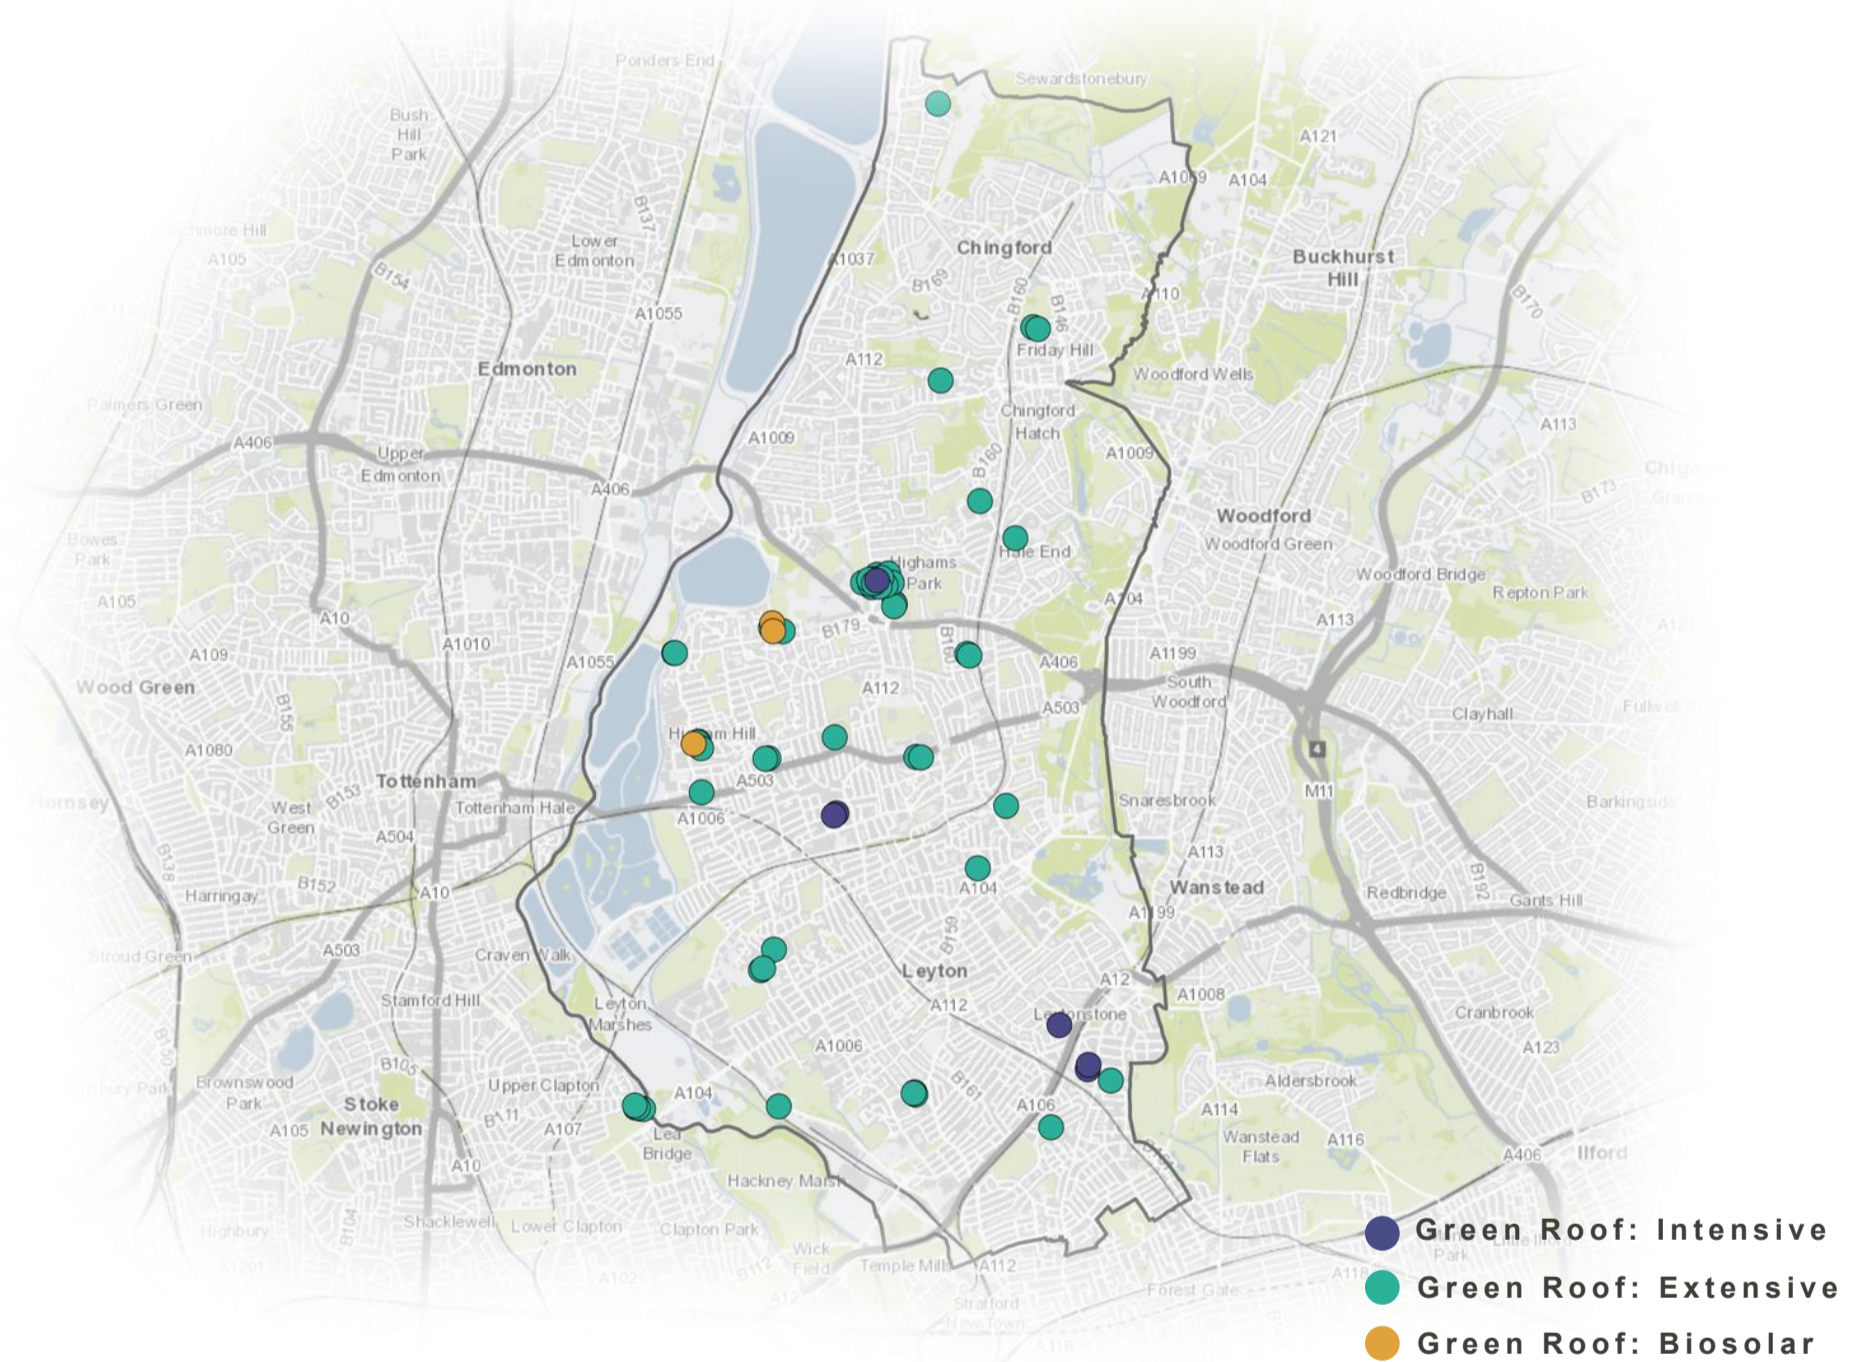

# Green Roof Map: London Borough of Waltham Forest

Size ranges of green roofs and % of total area 2017

Waltham Forest : Green Roof Areas Location Map

SUPPORTED BY  
**MAYOR OF LONDON**