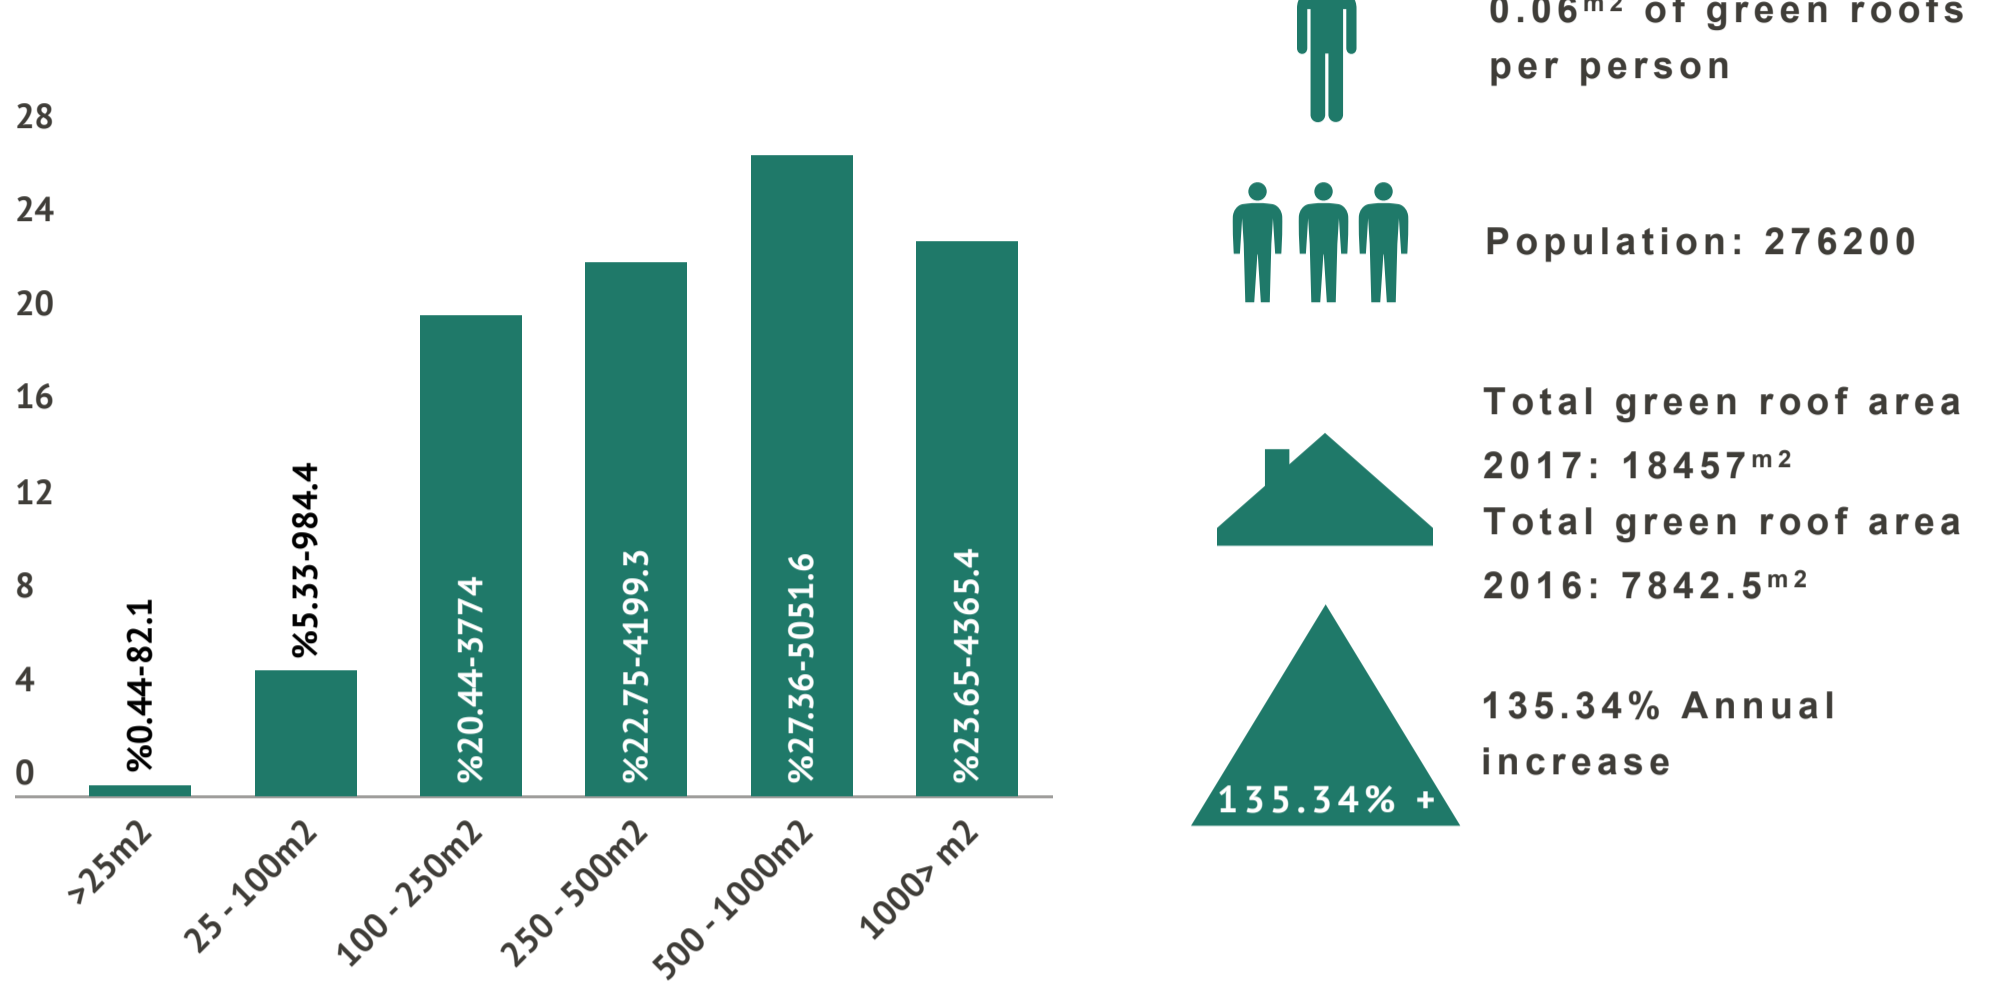

# Green Roof Map: London Borough of Waltham Forest

Size ranges of green roofs and % of total area 2017

Waltham Forest : Green Roof Areas Location Map

SUPPORTED BY  
**MAYOR OF LONDON**