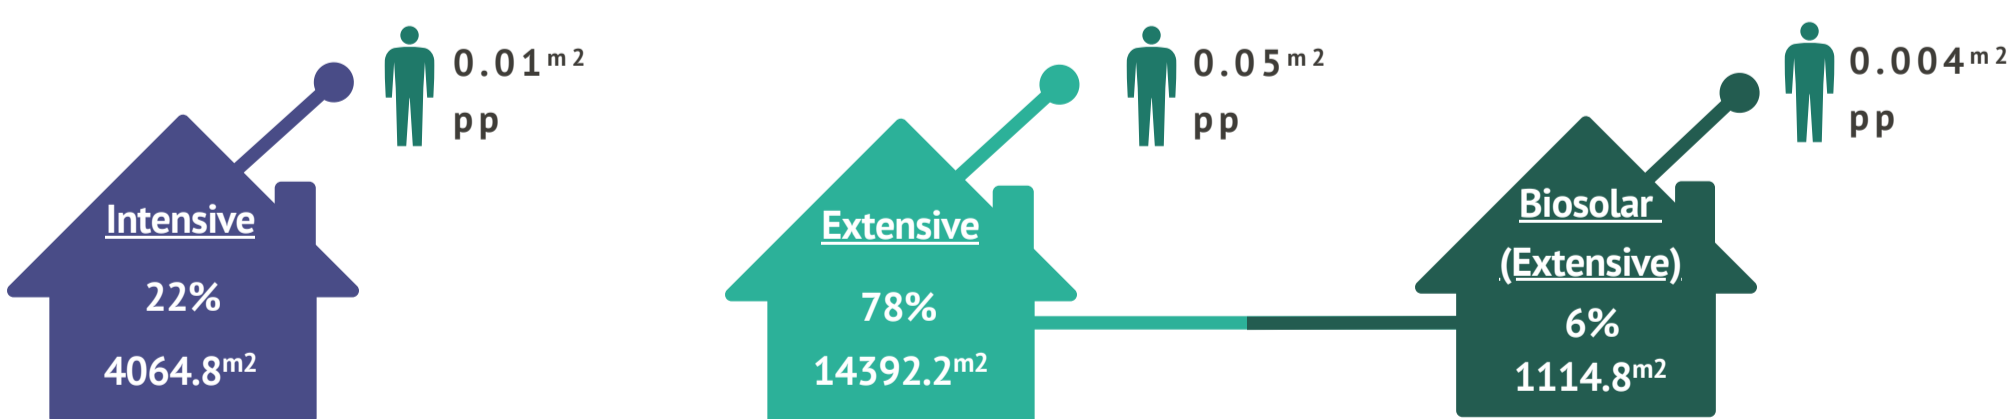

# Green Roof Map: London Borough of Waltham Forest

Size ranges of green roofs and % of total area 2017

Waltham Forest : Green Roof Areas Location Map

SUPPORTED BY  
**MAYOR OF LONDON**