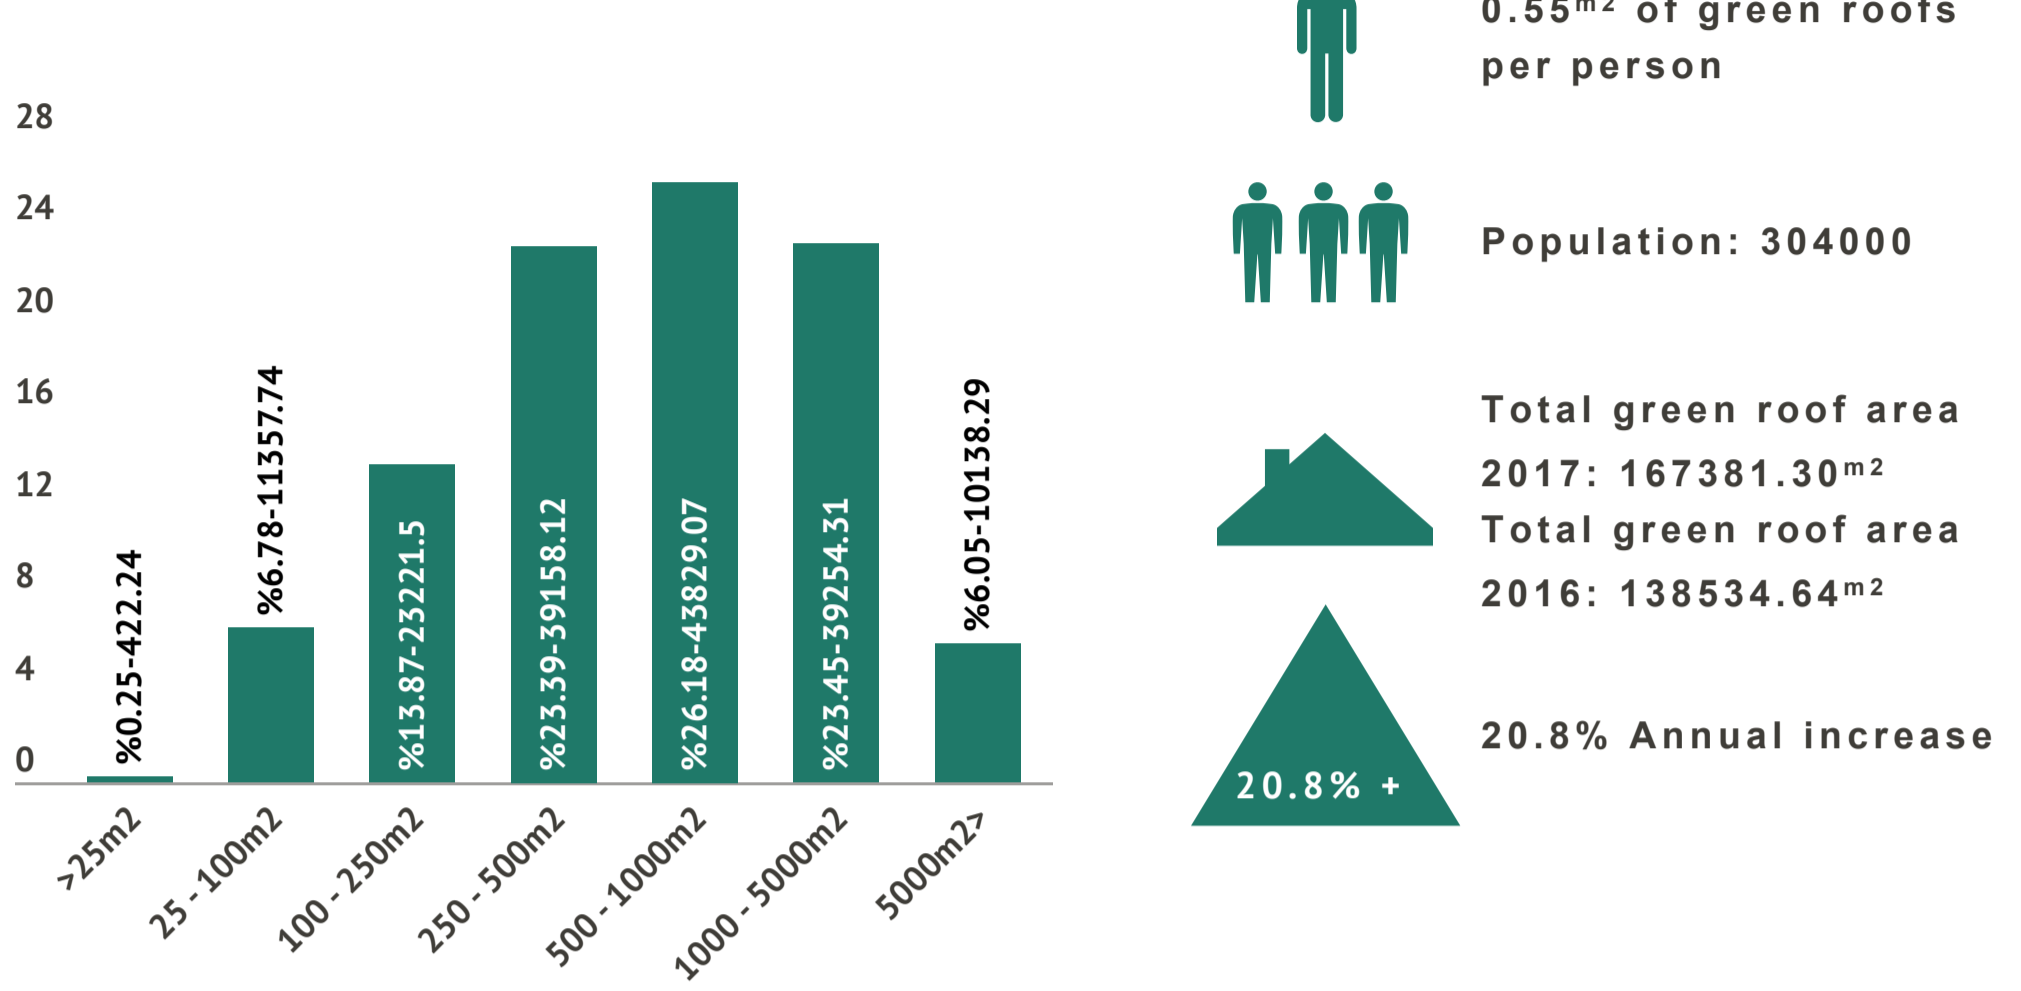

Green Roof Map: London Borough of Tower Hamlets

Size ranges of green roofs and % of total area 2017

Tower Hamlets: Green Roof Areas Hotspot Map

SUPPORTED BY
MAYOR OF LONDON