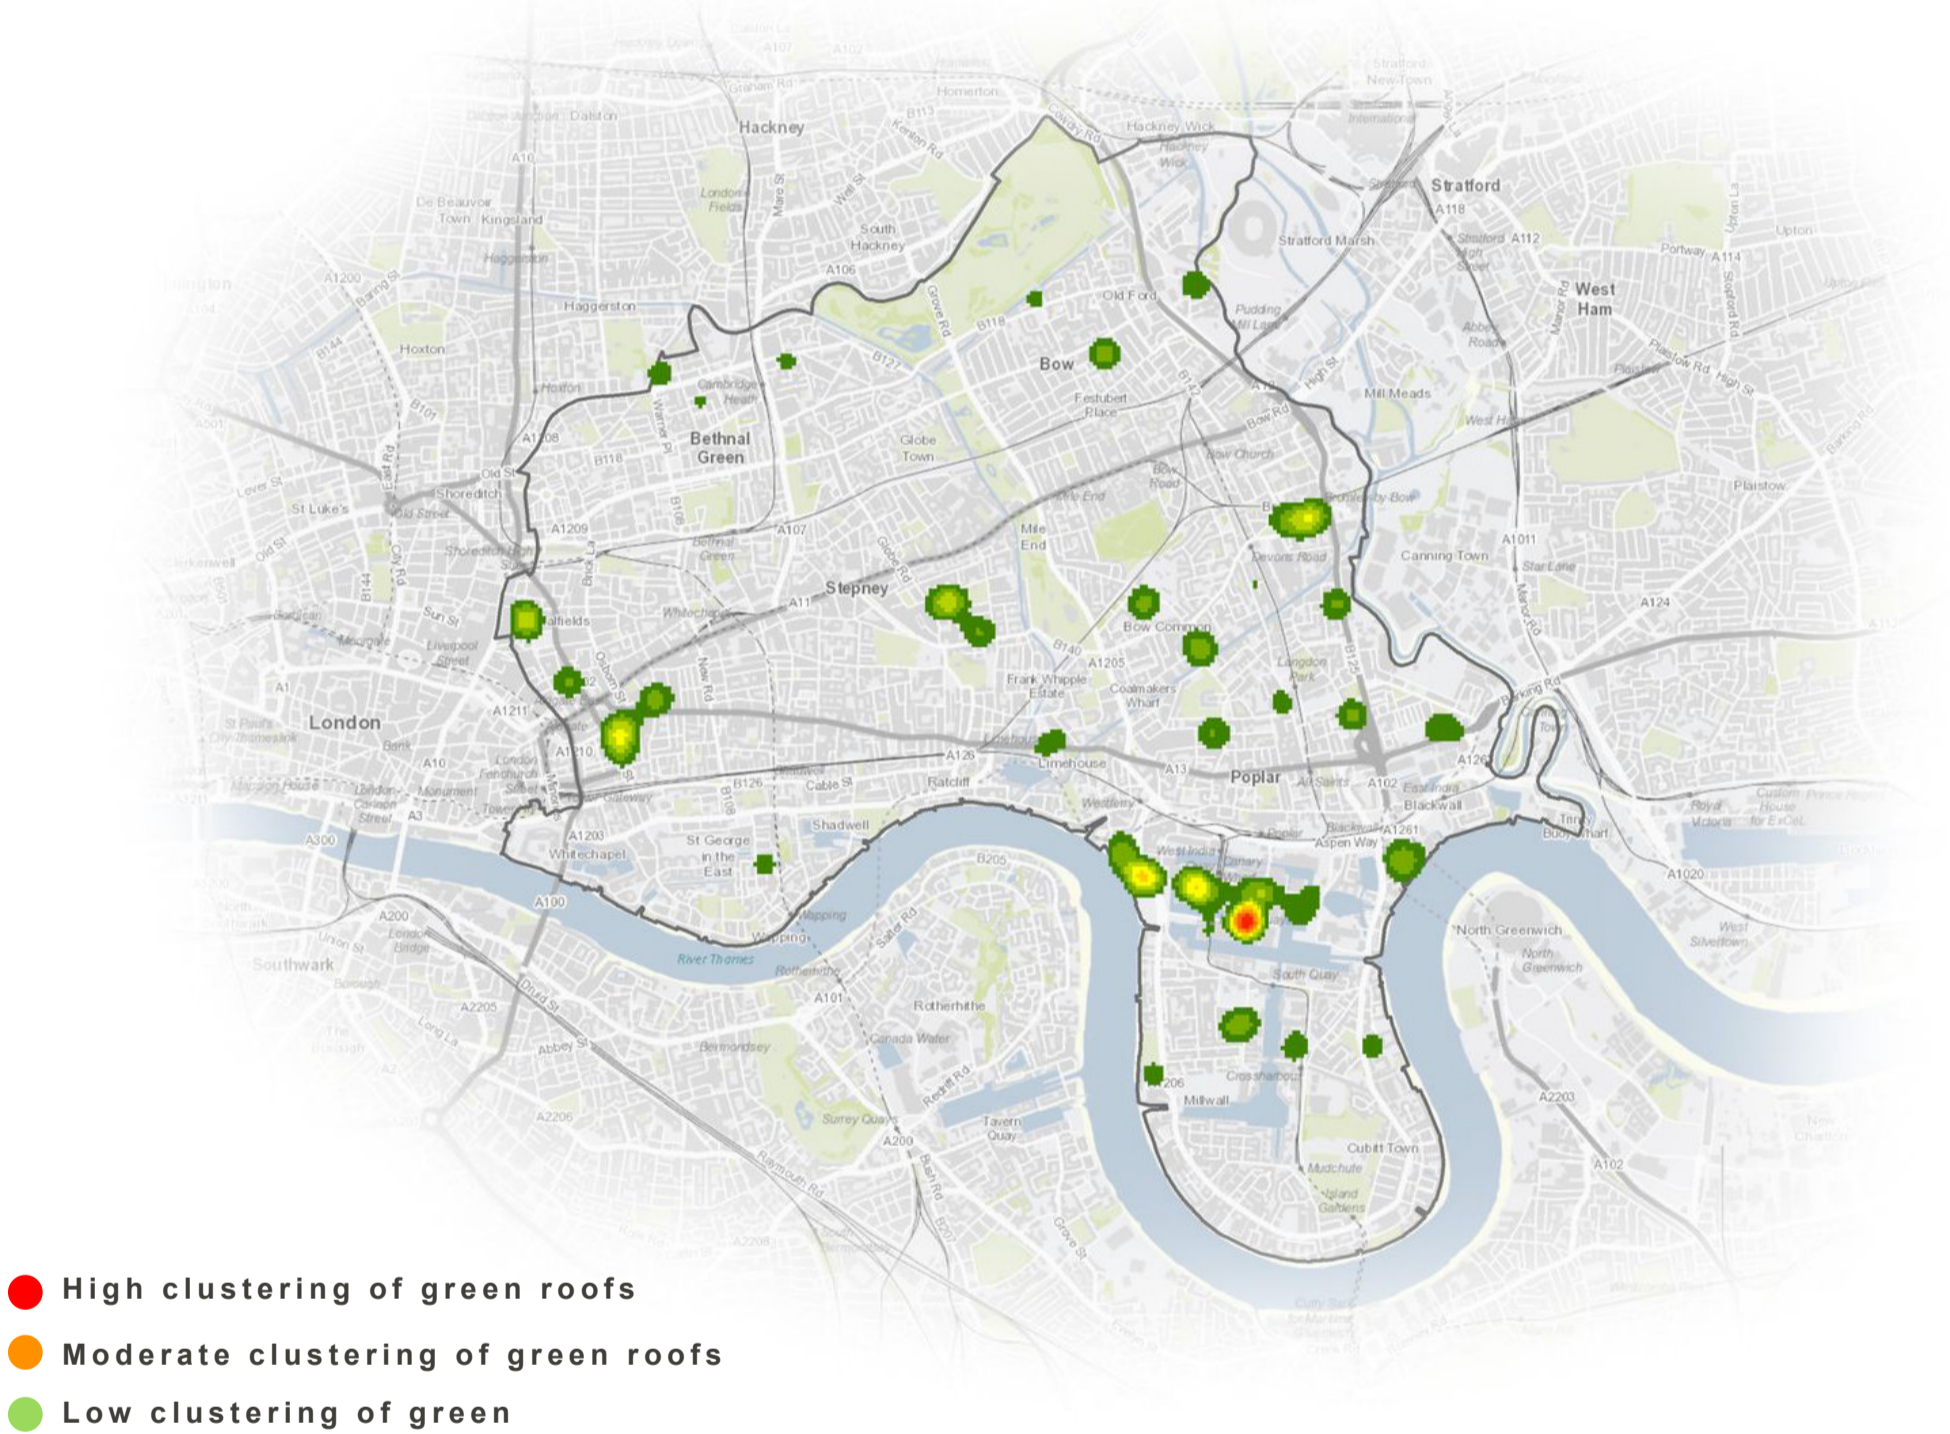

Green Roof Map: London Borough of Tower Hamlets

Size ranges of green roofs and % of total area 2017

Tower Hamlets: Green Roof Areas Hotspot Map

SUPPORTED BY
MAYOR OF LONDON