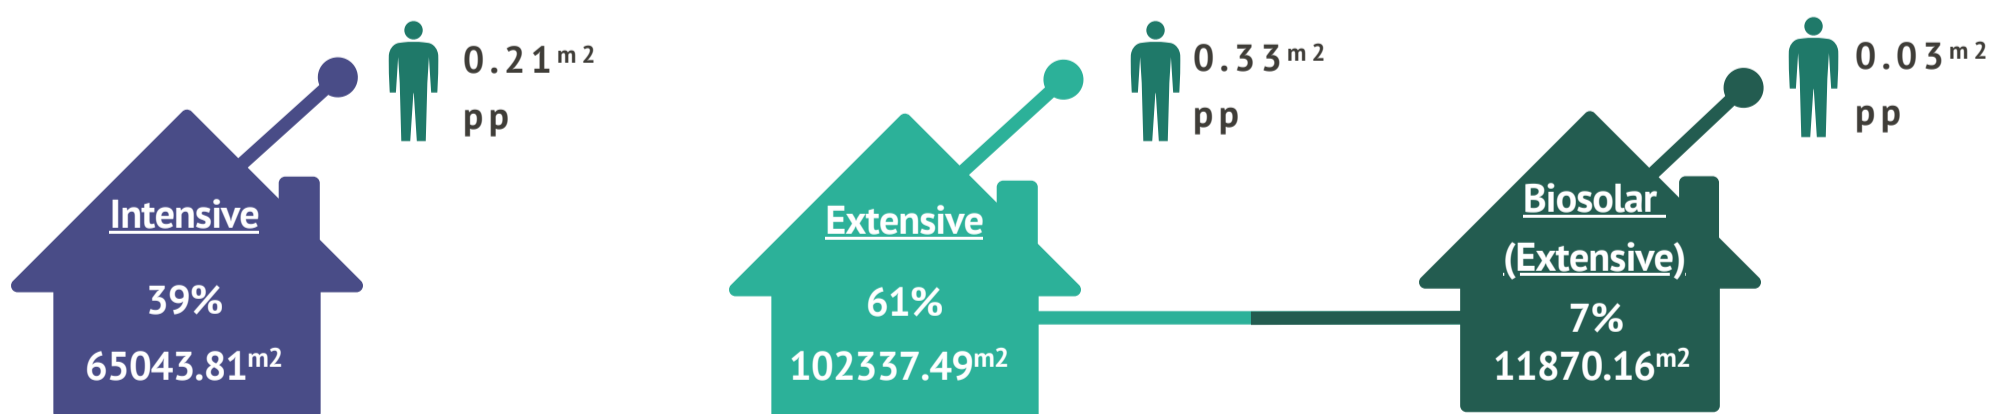

Green Roof Map: London Borough of Tower Hamlets

Size ranges of green roofs and % of total area 2017

Tower Hamlets: Green Roof Areas Hotspot Map

SUPPORTED BY
MAYOR OF LONDON