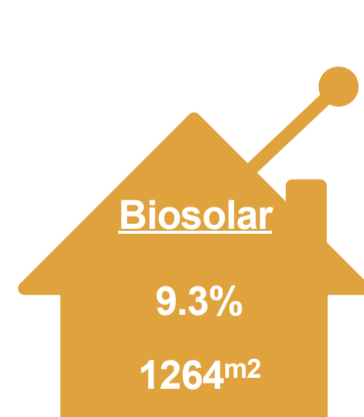

Green Roof Map: London Borough of Richmond Upon Thames

Size ranges of green roofs and % of total area 2017

London Borough of Richmond Upon Thames: Green Roof Locations Map

SUPPORTED BY
MAYOR OF LONDON