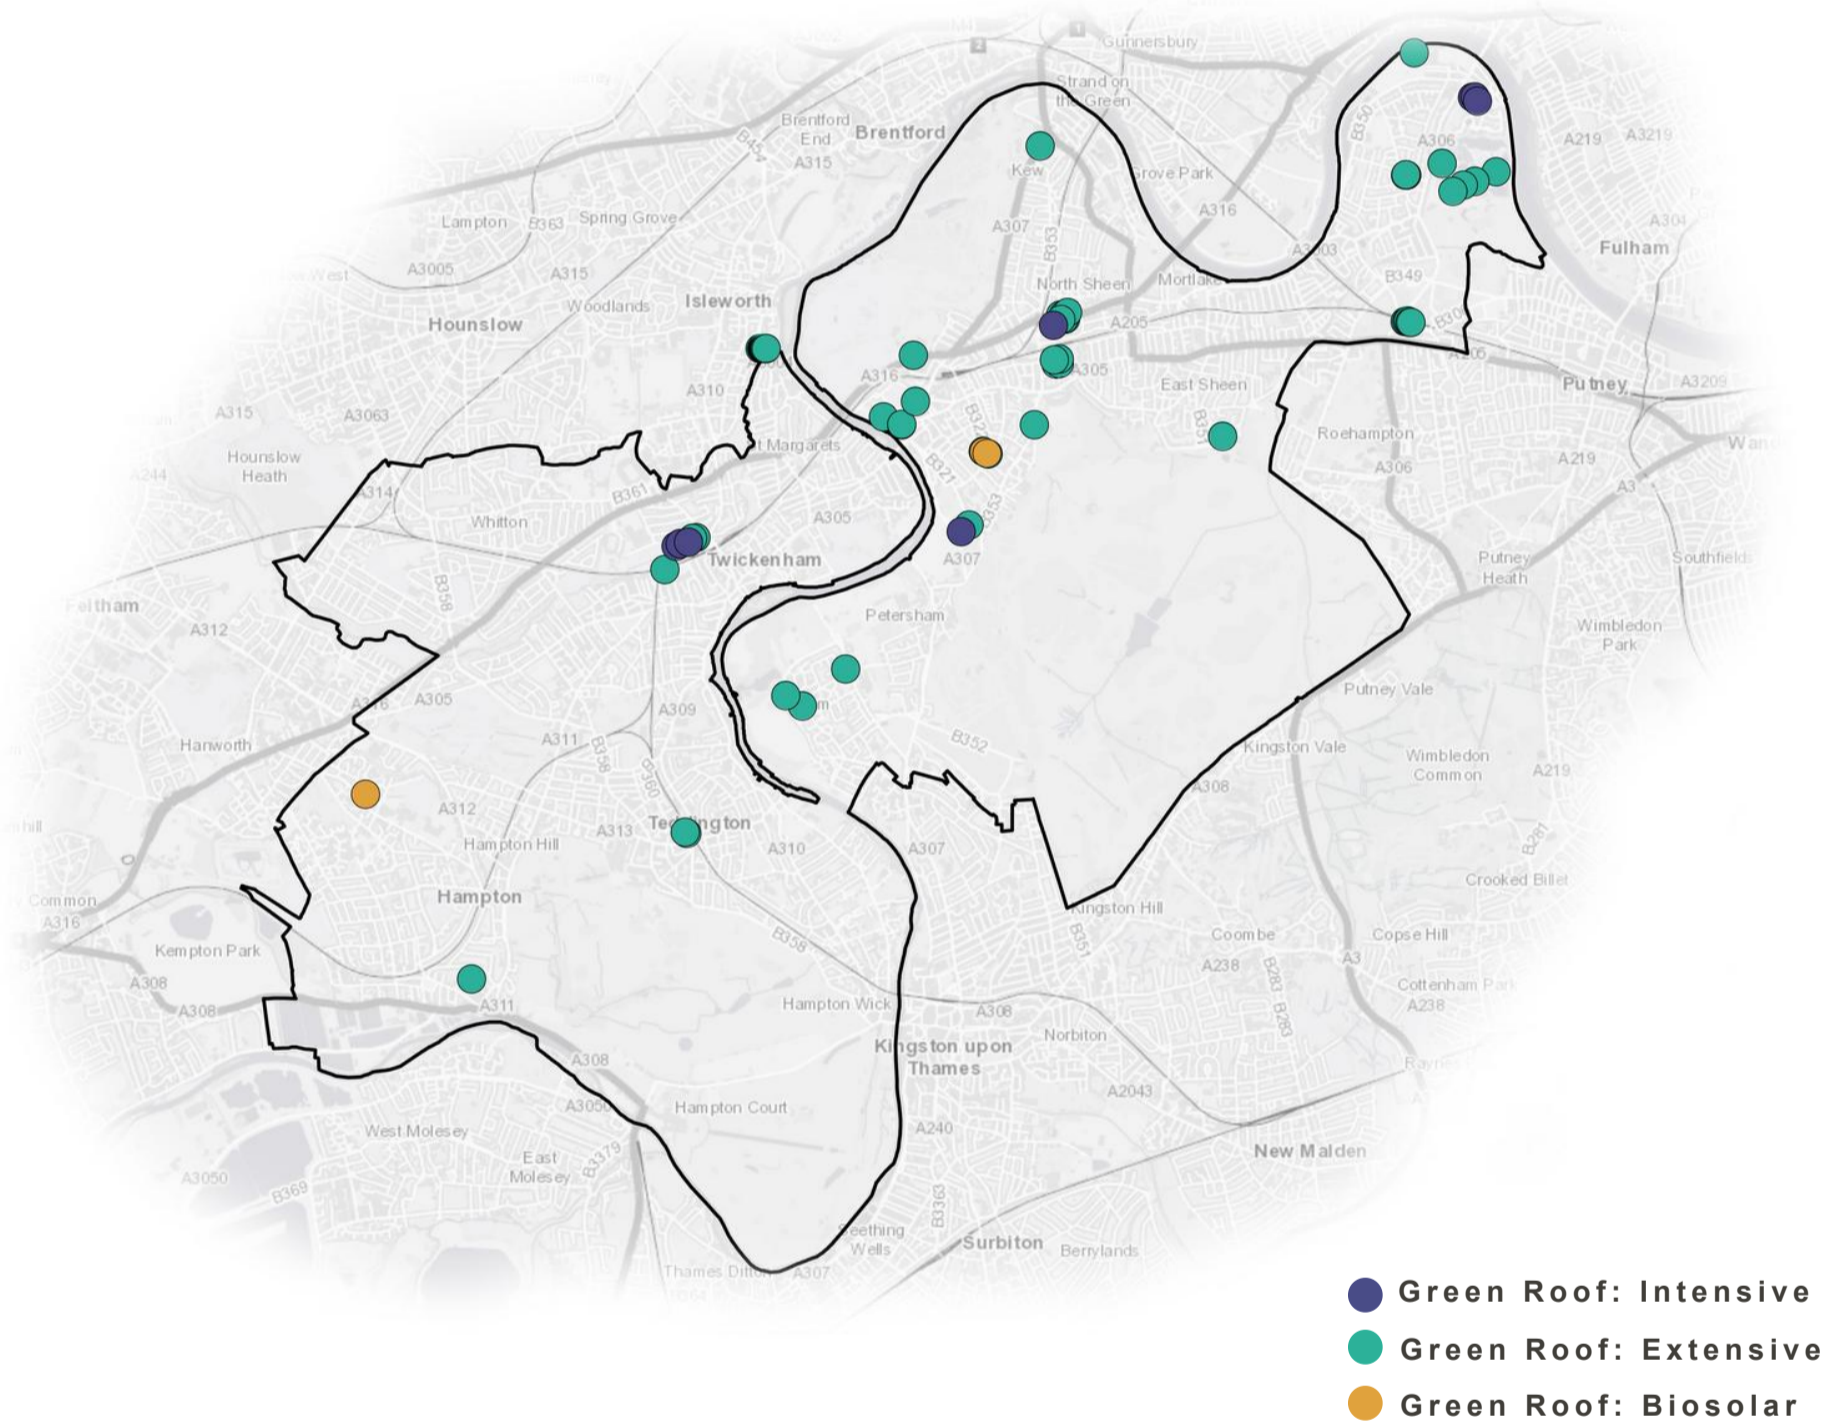

Green Roof Map: London Borough of Richmond Upon Thames

Size ranges of green roofs and % of total area 2017

London Borough of Richmond Upon Thames: Green Roof Locations Map

SUPPORTED BY
MAYOR OF LONDON