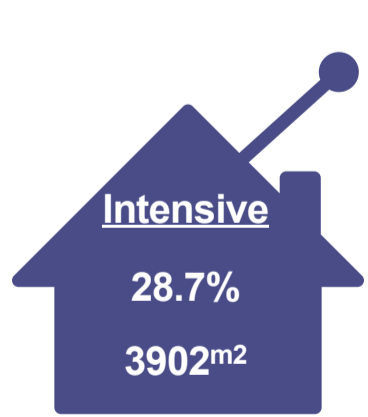

Green Roof Map: London Borough of Richmond Upon Thames

Size ranges of green roofs and % of total area 2017

London Borough of Richmond Upon Thames: Green Roof Locations Map

SUPPORTED BY
MAYOR OF LONDON