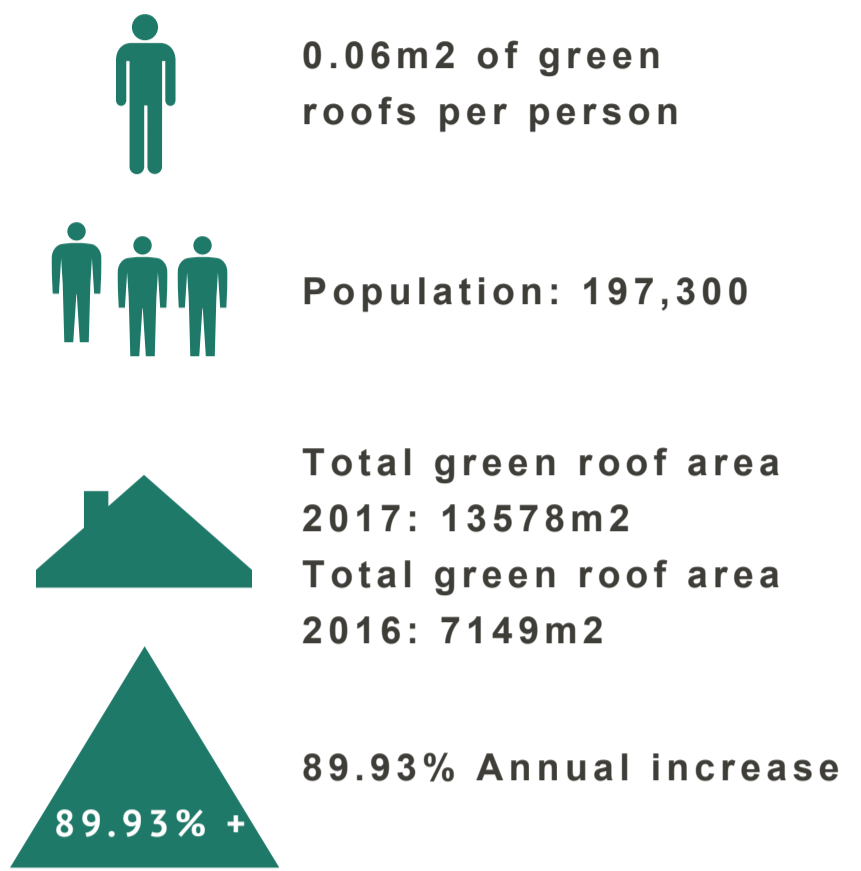

Green Roof Map: London Borough of Richmond Upon Thames

Size ranges of green roofs and % of total area 2017

London Borough of Richmond Upon Thames: Green Roof Locations Map

SUPPORTED BY
MAYOR OF LONDON