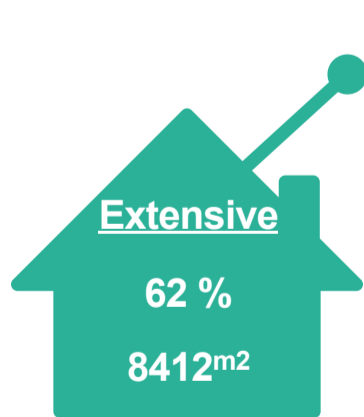

Green Roof Map: London Borough of Richmond Upon Thames

Size ranges of green roofs and % of total area 2017

London Borough of Richmond Upon Thames: Green Roof Locations Map

SUPPORTED BY
MAYOR OF LONDON