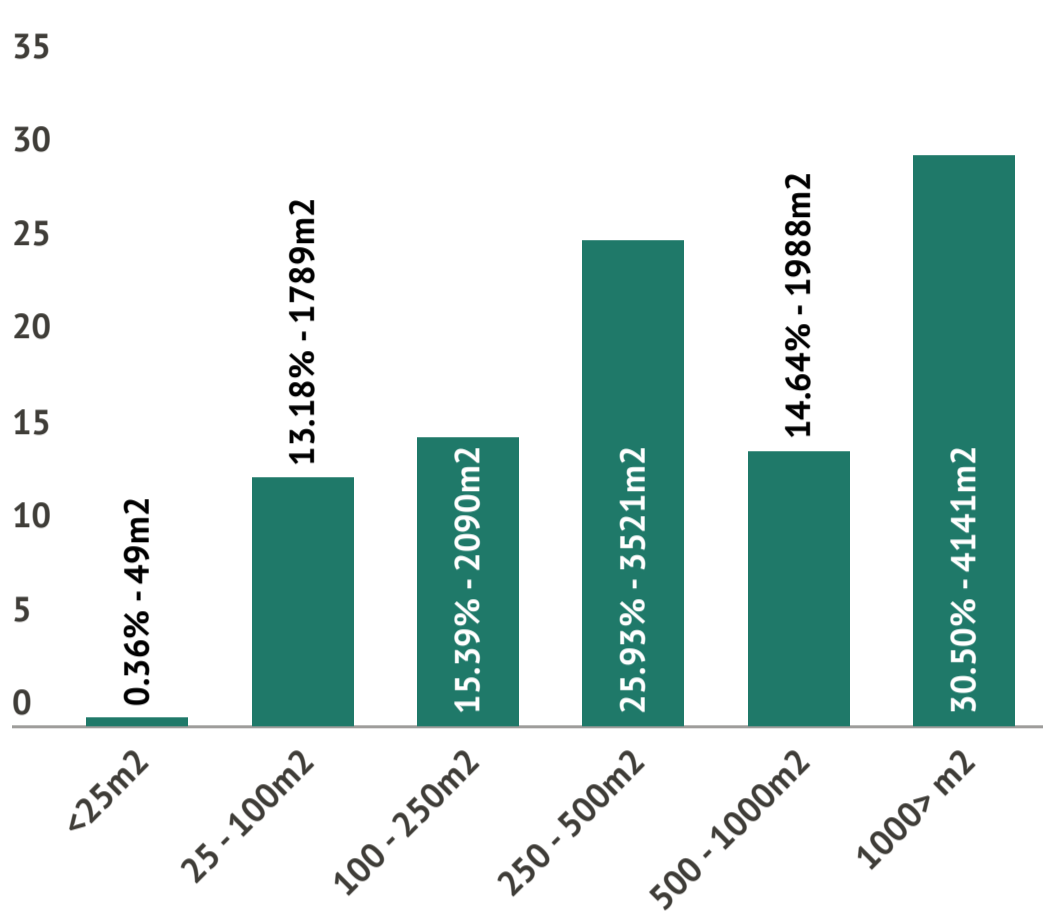

Green Roof Map: London Borough of Richmond Upon Thames

Size ranges of green roofs and % of total area 2017

London Borough of Richmond Upon Thames: Green Roof Locations Map

SUPPORTED BY
MAYOR OF LONDON