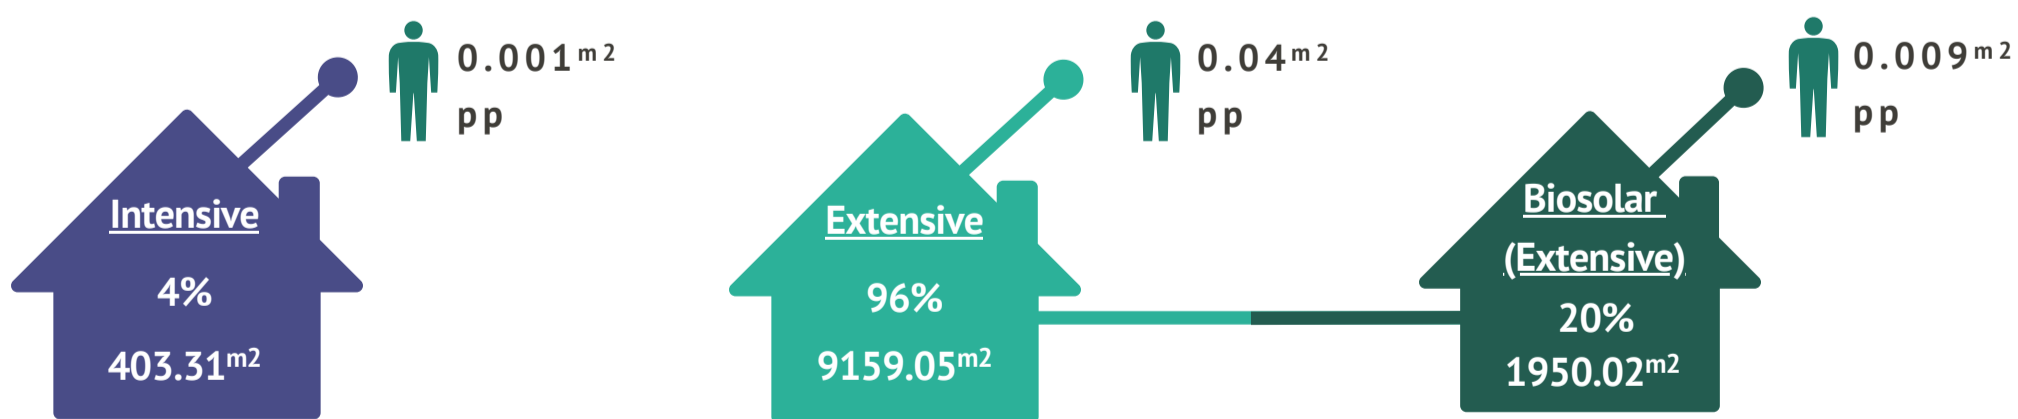

Green Roof Map: London Borough of Merton

Size ranges of green roofs and % of total area 2017

Merton: Green Roof Areas Location Map

SUPPORTED BY
MAYOR OF LONDON