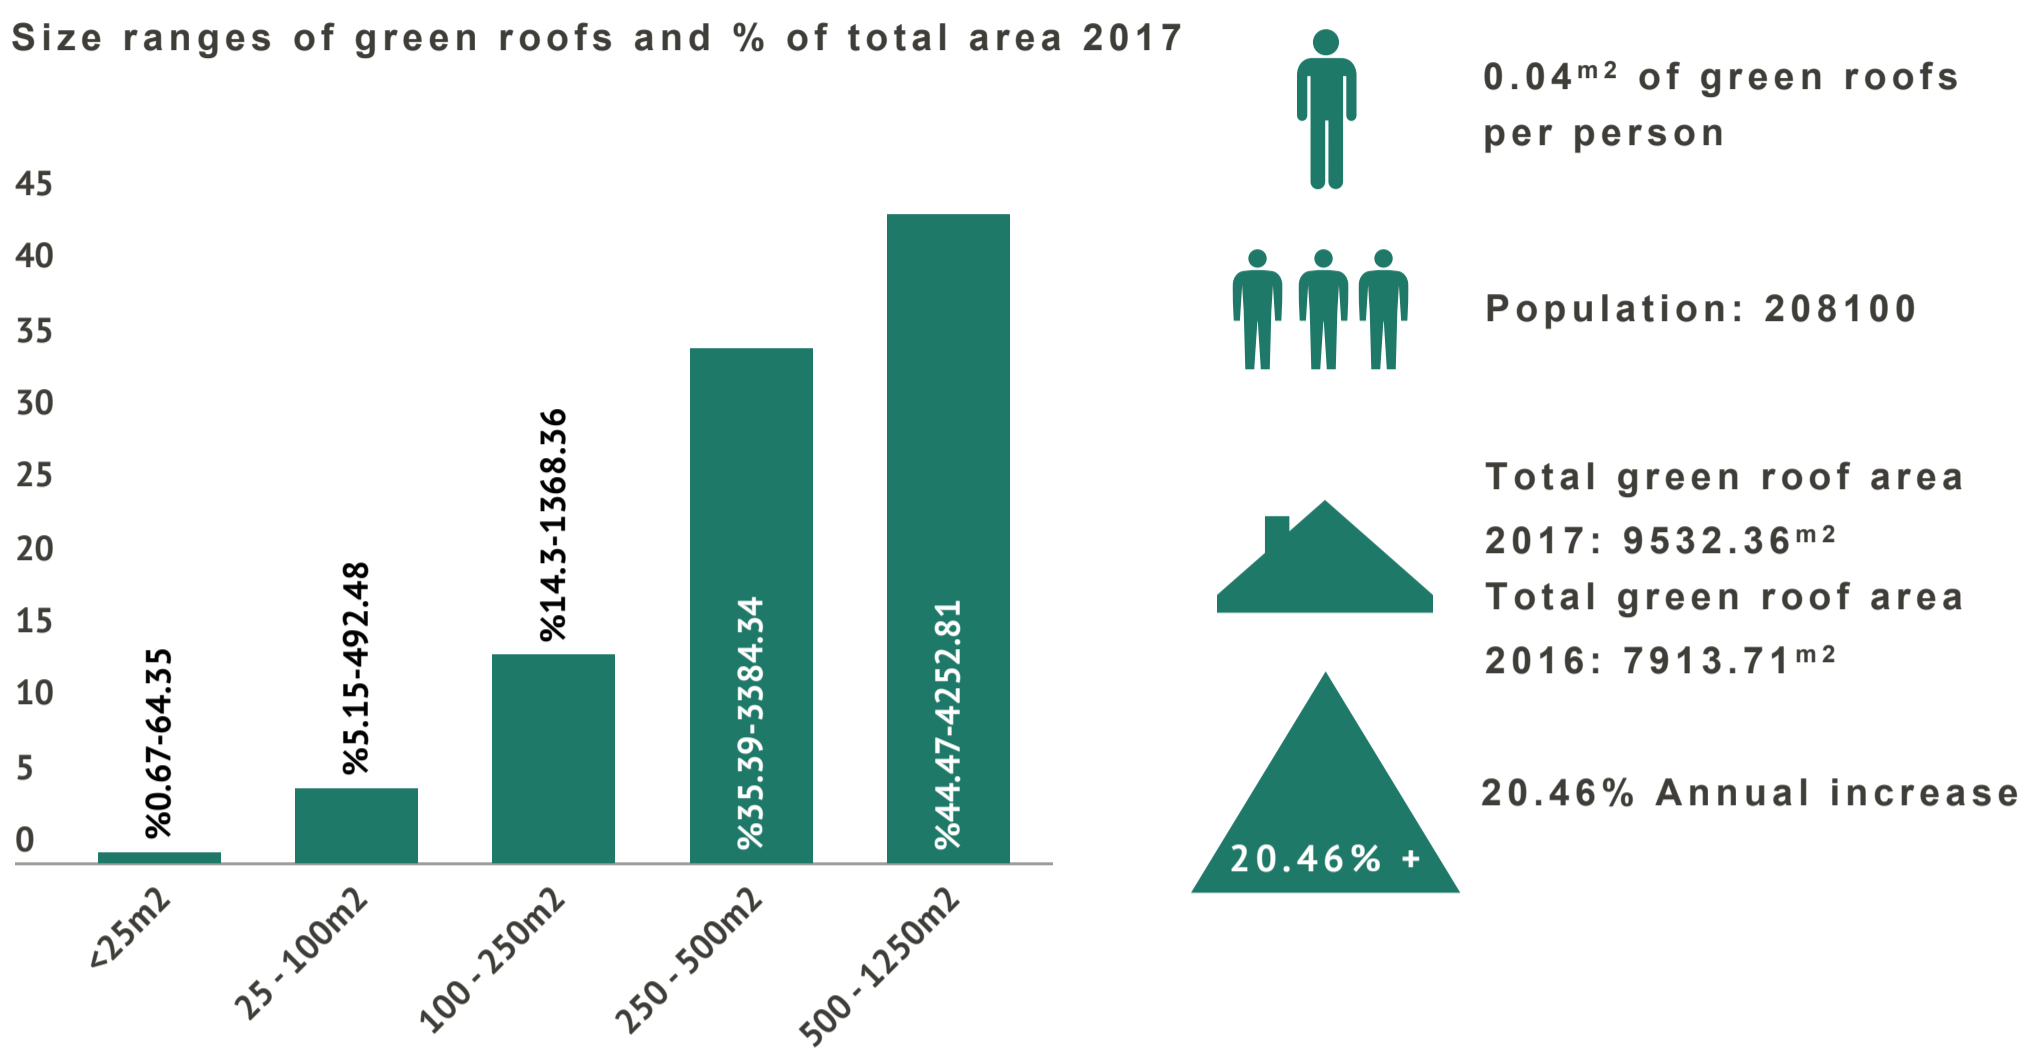

Green Roof Map: London Borough of Merton

Size ranges of green roofs and % of total area 2017

Merton: Green Roof Areas Location Map

SUPPORTED BY
MAYOR OF LONDON