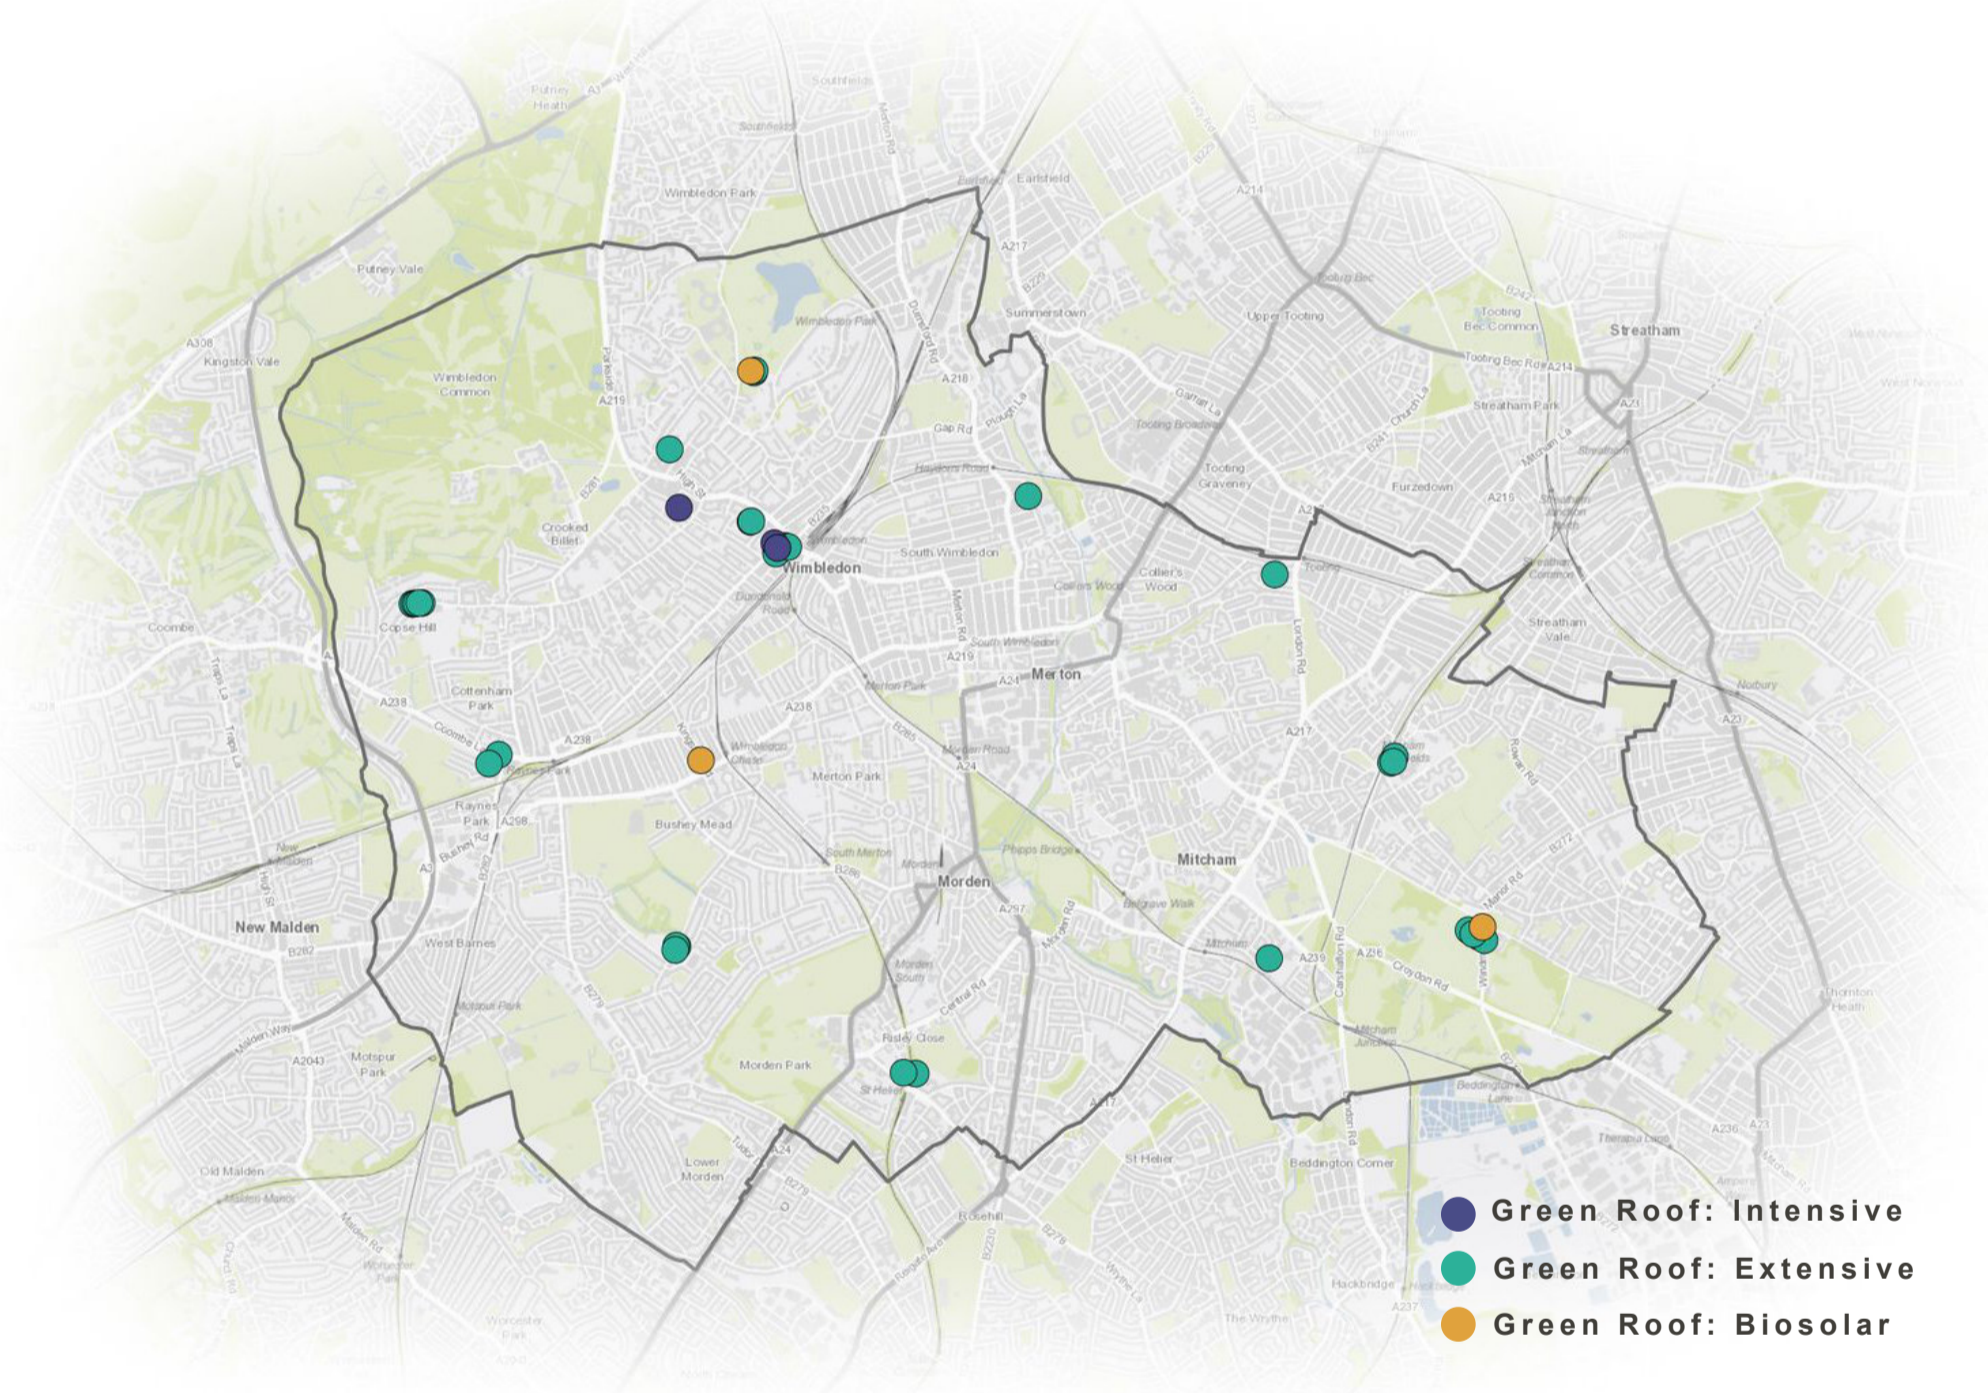

Green Roof Map: London Borough of Merton

Size ranges of green roofs and % of total area 2017

Merton: Green Roof Areas Location Map

SUPPORTED BY
MAYOR OF LONDON