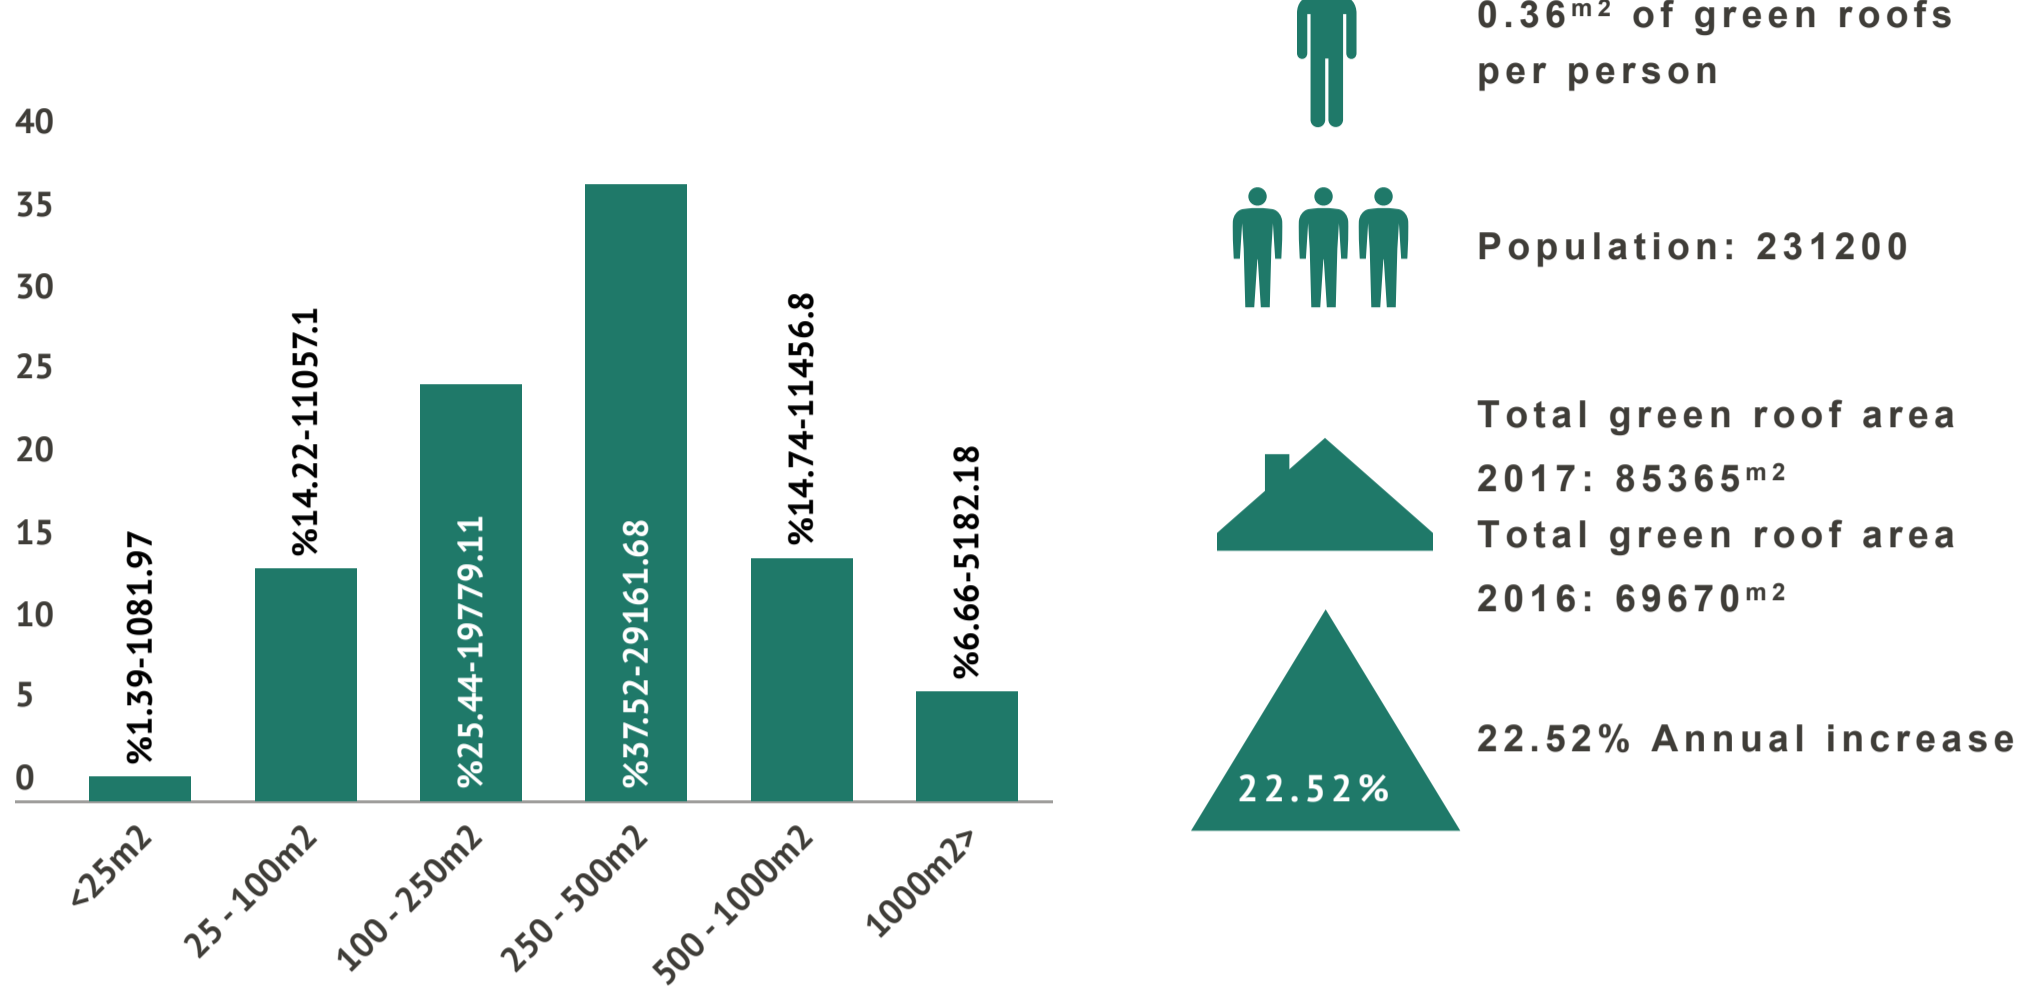

# Green Roof Map: London Borough of Islington

Size ranges of green roofs and % of total area 2017

Islington: Green Roof Areas Hotspot Map

SUPPORTED BY  
**MAYOR OF LONDON**