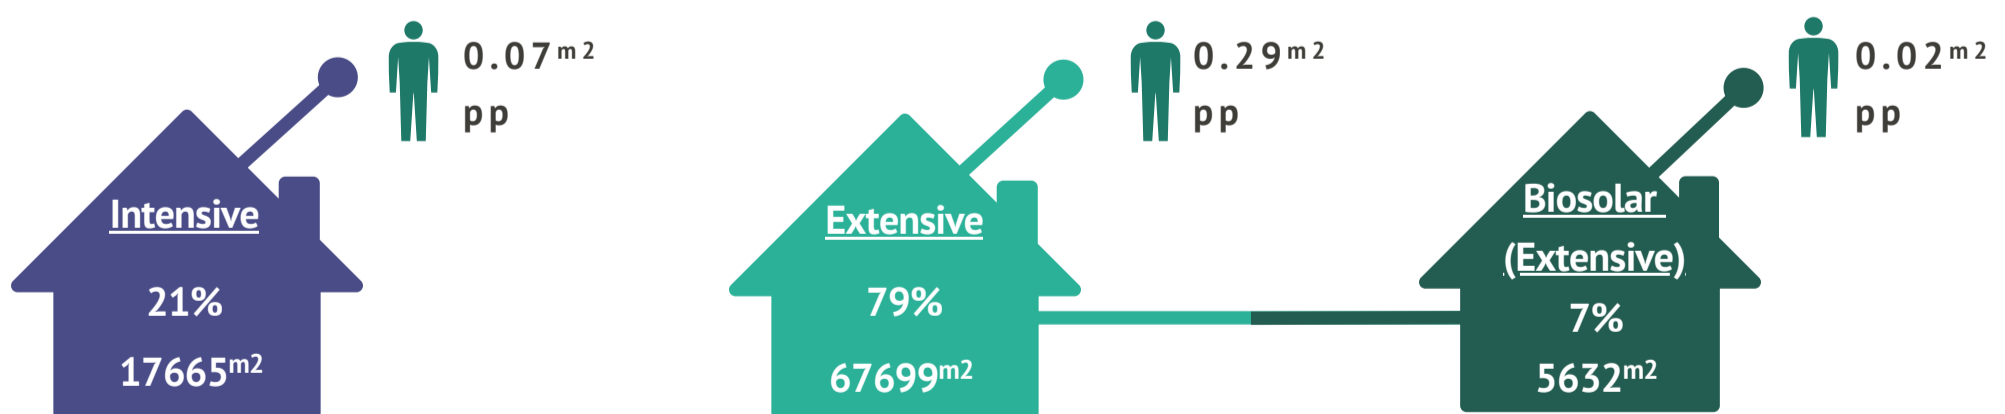

# Green Roof Map: London Borough of Islington

Size ranges of green roofs and % of total area 2017

Islington: Green Roof Areas Hotspot Map

SUPPORTED BY  
**MAYOR OF LONDON**