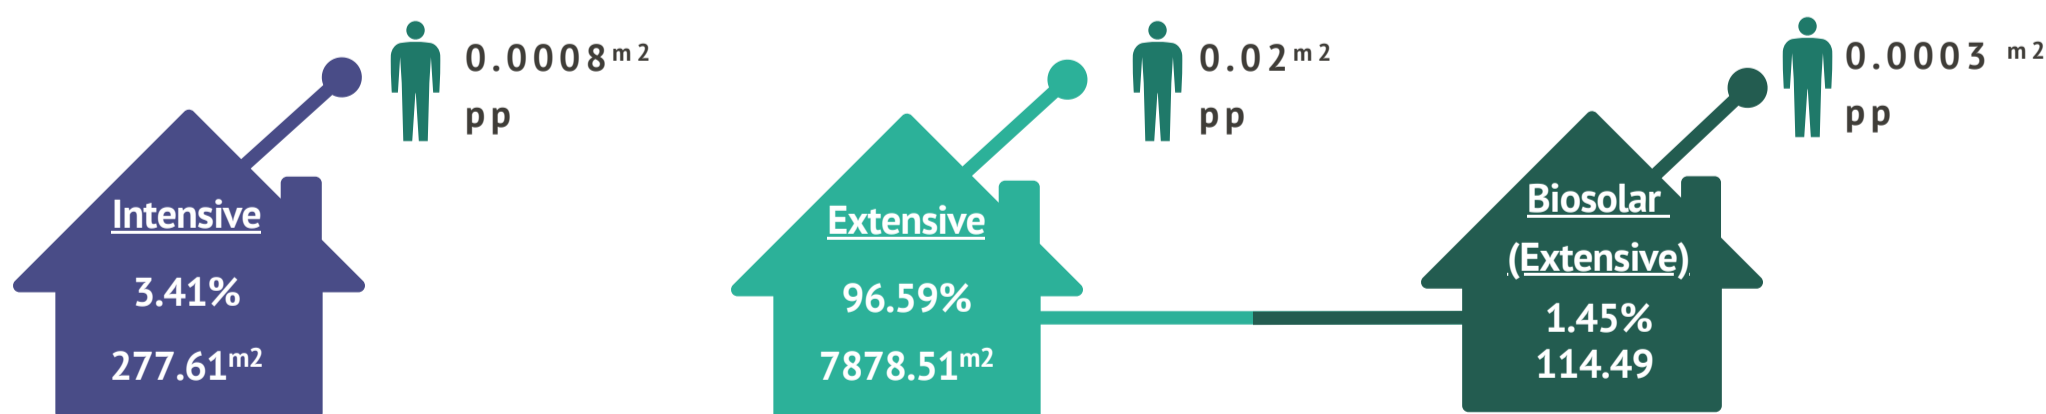

Green Roof Map: London Borough of Bromley

Size ranges of green roofs and % of total area 2017

Bromley: Green Roof Areas Location Map

SUPPORTED BY
MAYOR OF LONDON