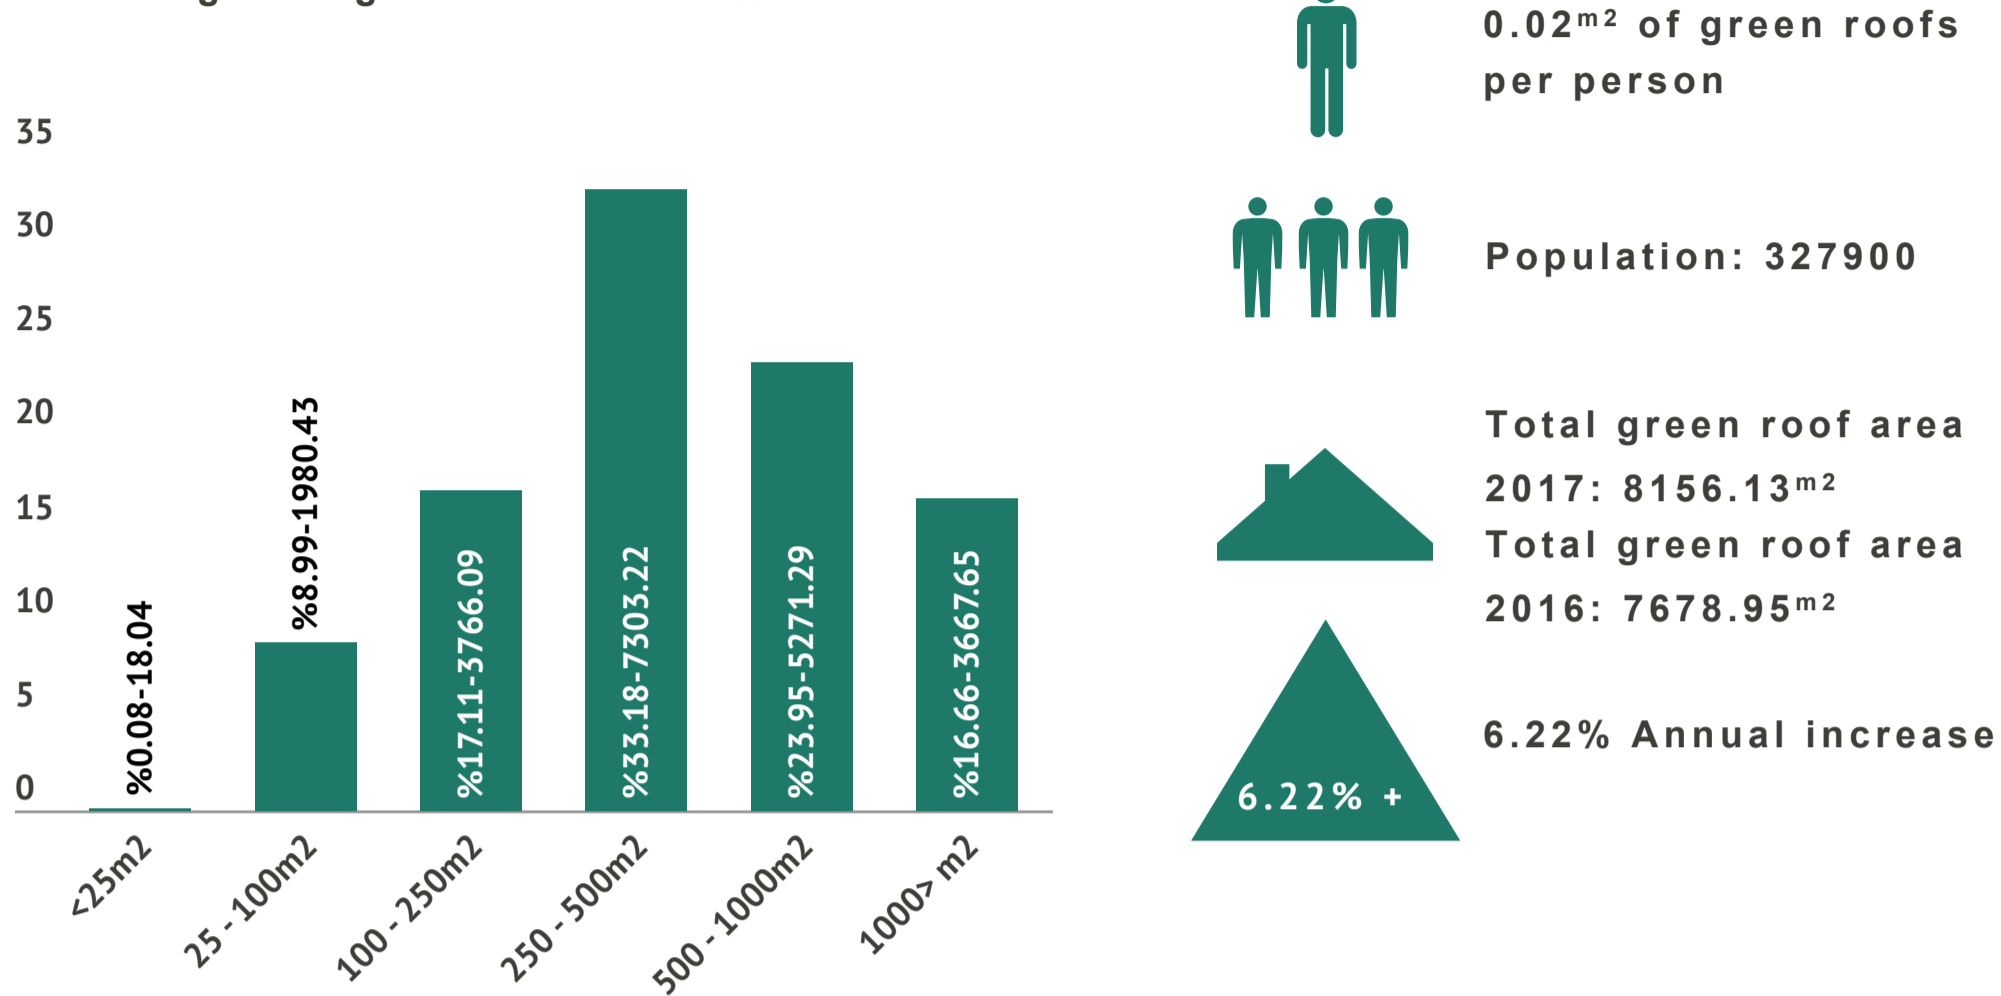

Green Roof Map: London Borough of Bromley

Size ranges of green roofs and % of total area 2017

Bromley: Green Roof Areas Location Map

SUPPORTED BY
MAYOR OF LONDON