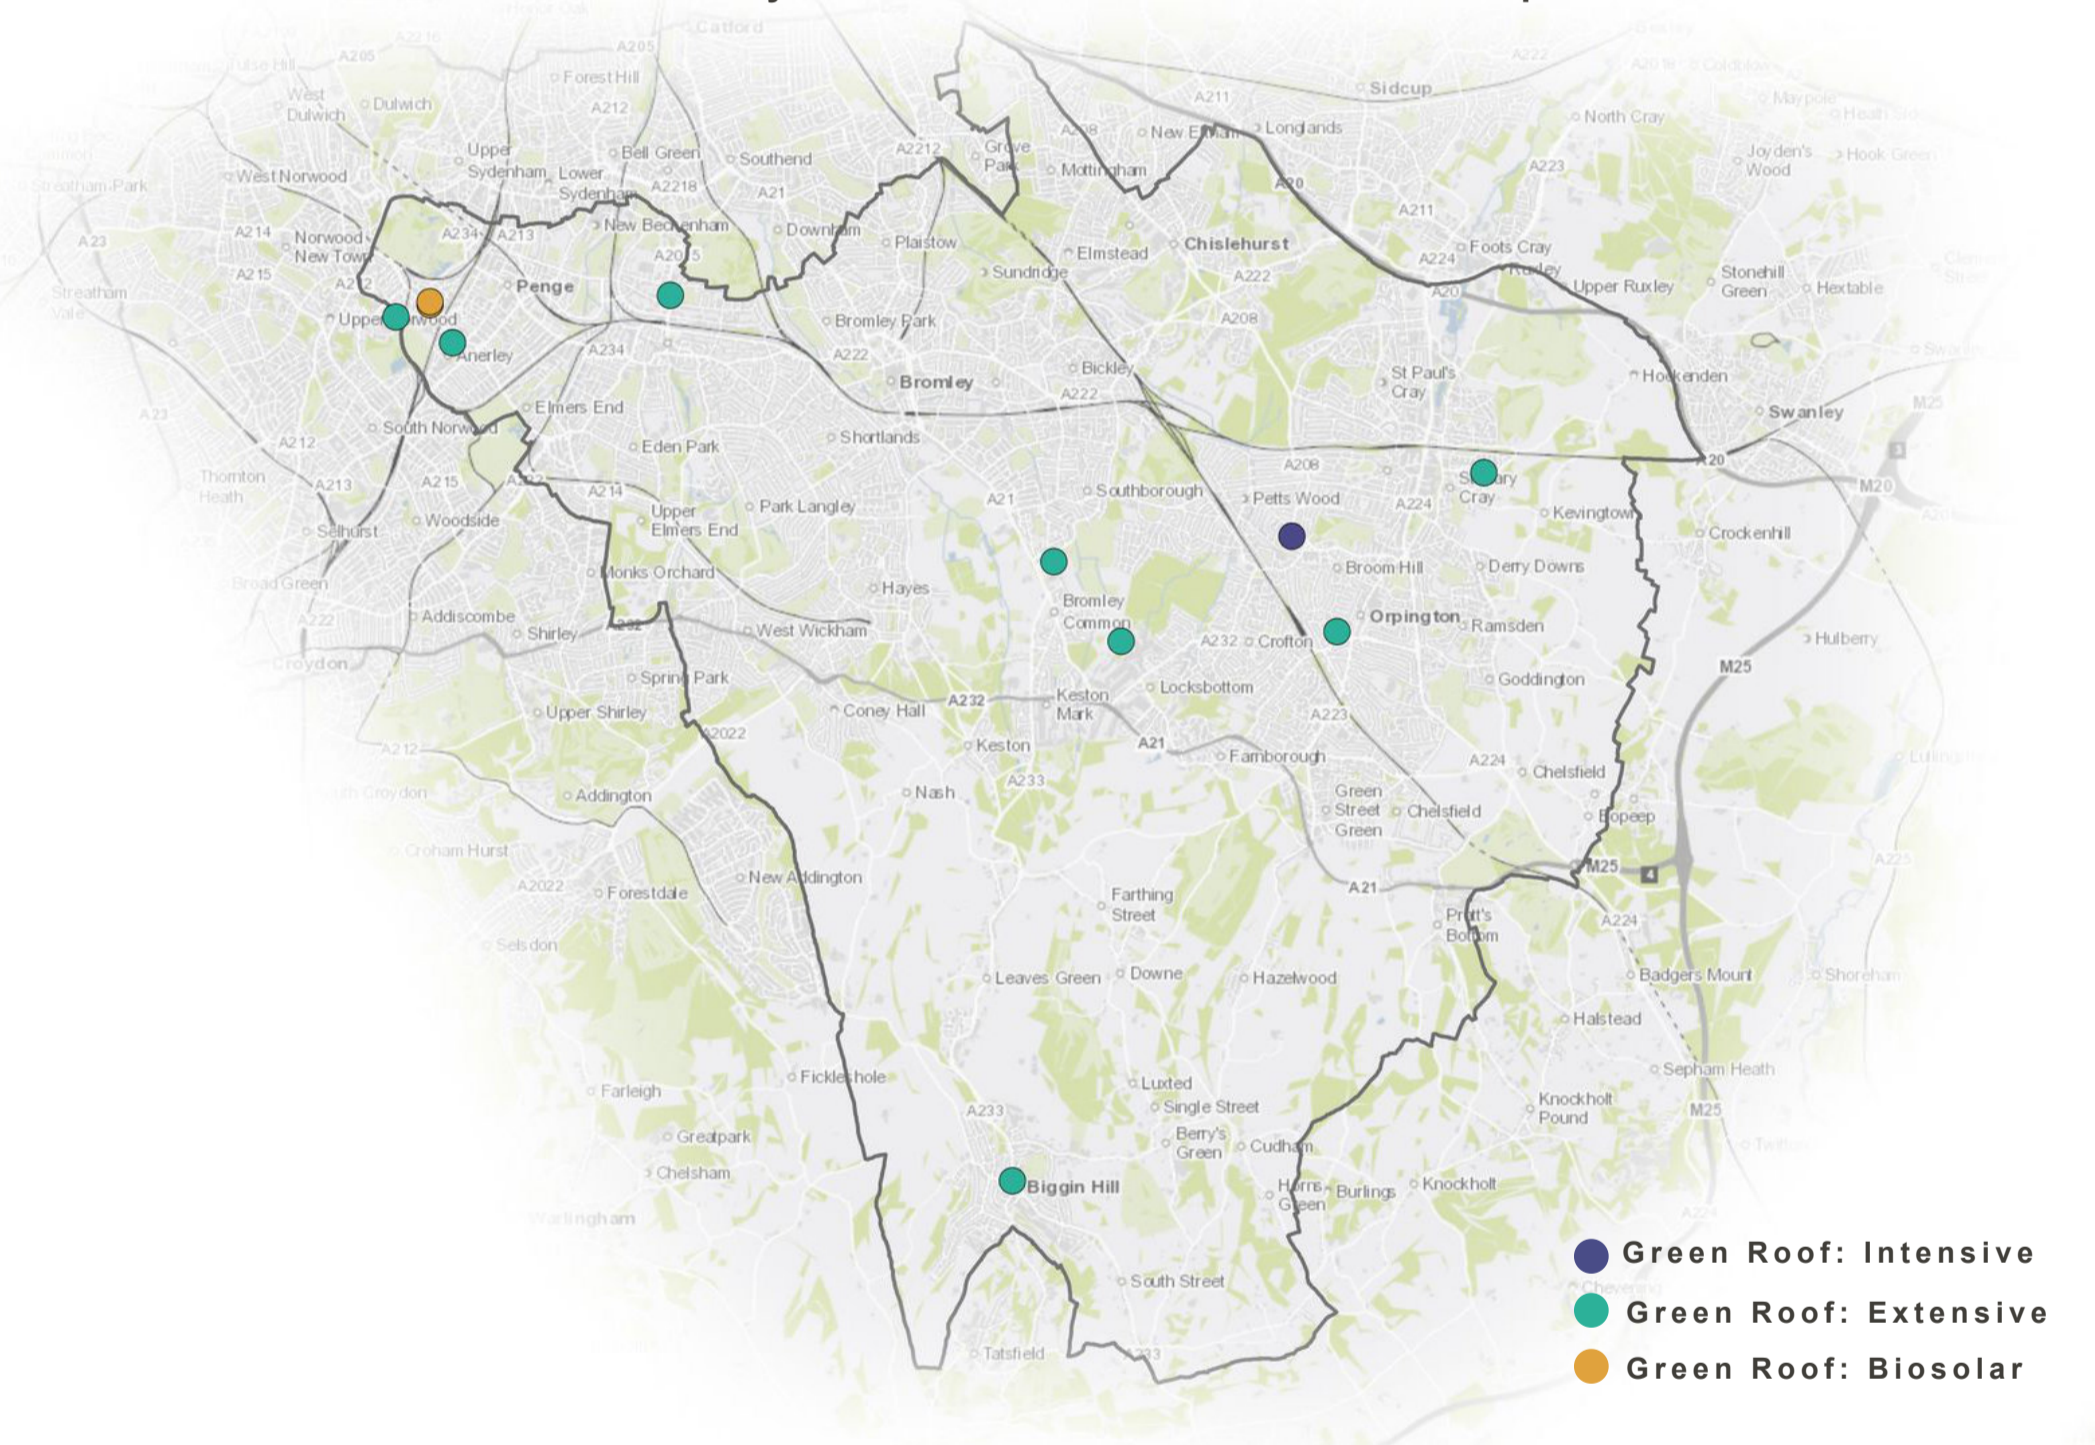

Green Roof Map: London Borough of Bromley

Size ranges of green roofs and % of total area 2017

Bromley: Green Roof Areas Location Map

SUPPORTED BY
MAYOR OF LONDON