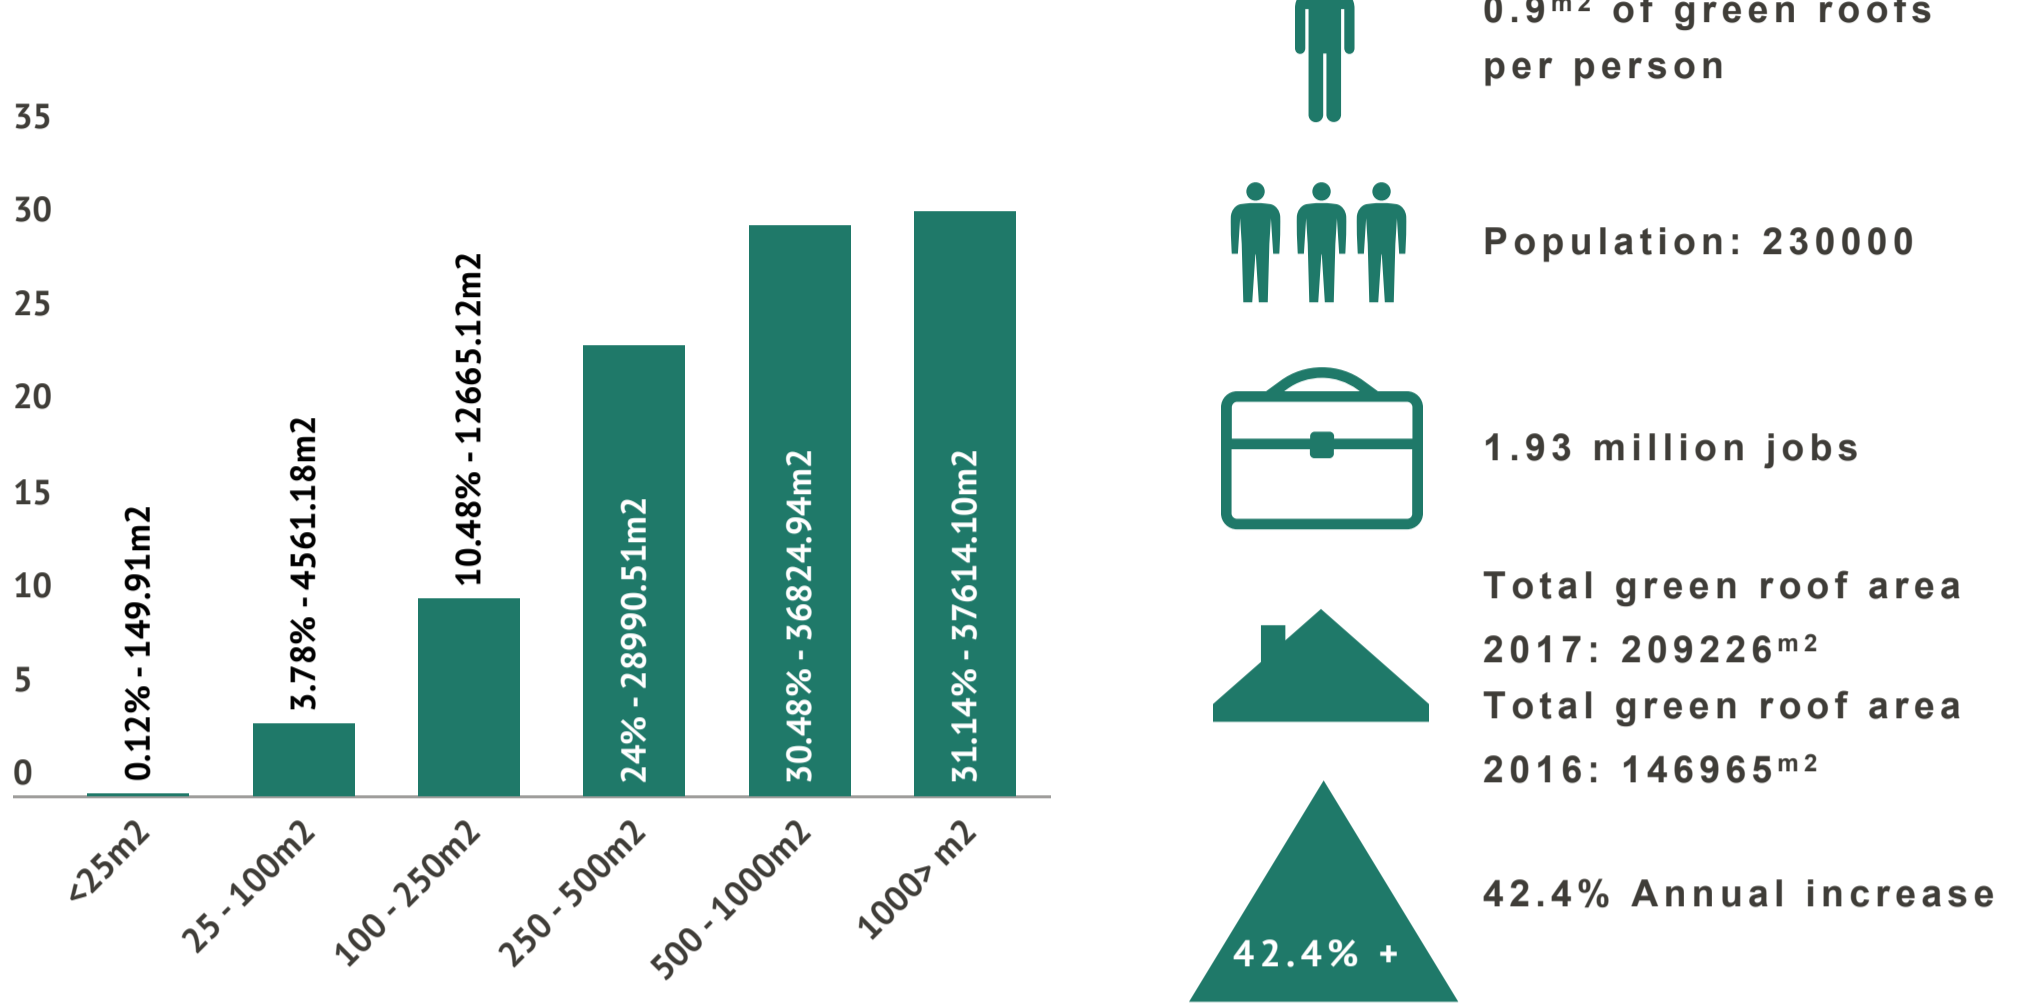

# Green Roof Map: Central Activity Zone (CAZ)

Size ranges of green roofs and % of total area 2017

CAZ: Green Roof Areas Hotspot Map

SUPPORTED BY  
**MAYOR OF LONDON**