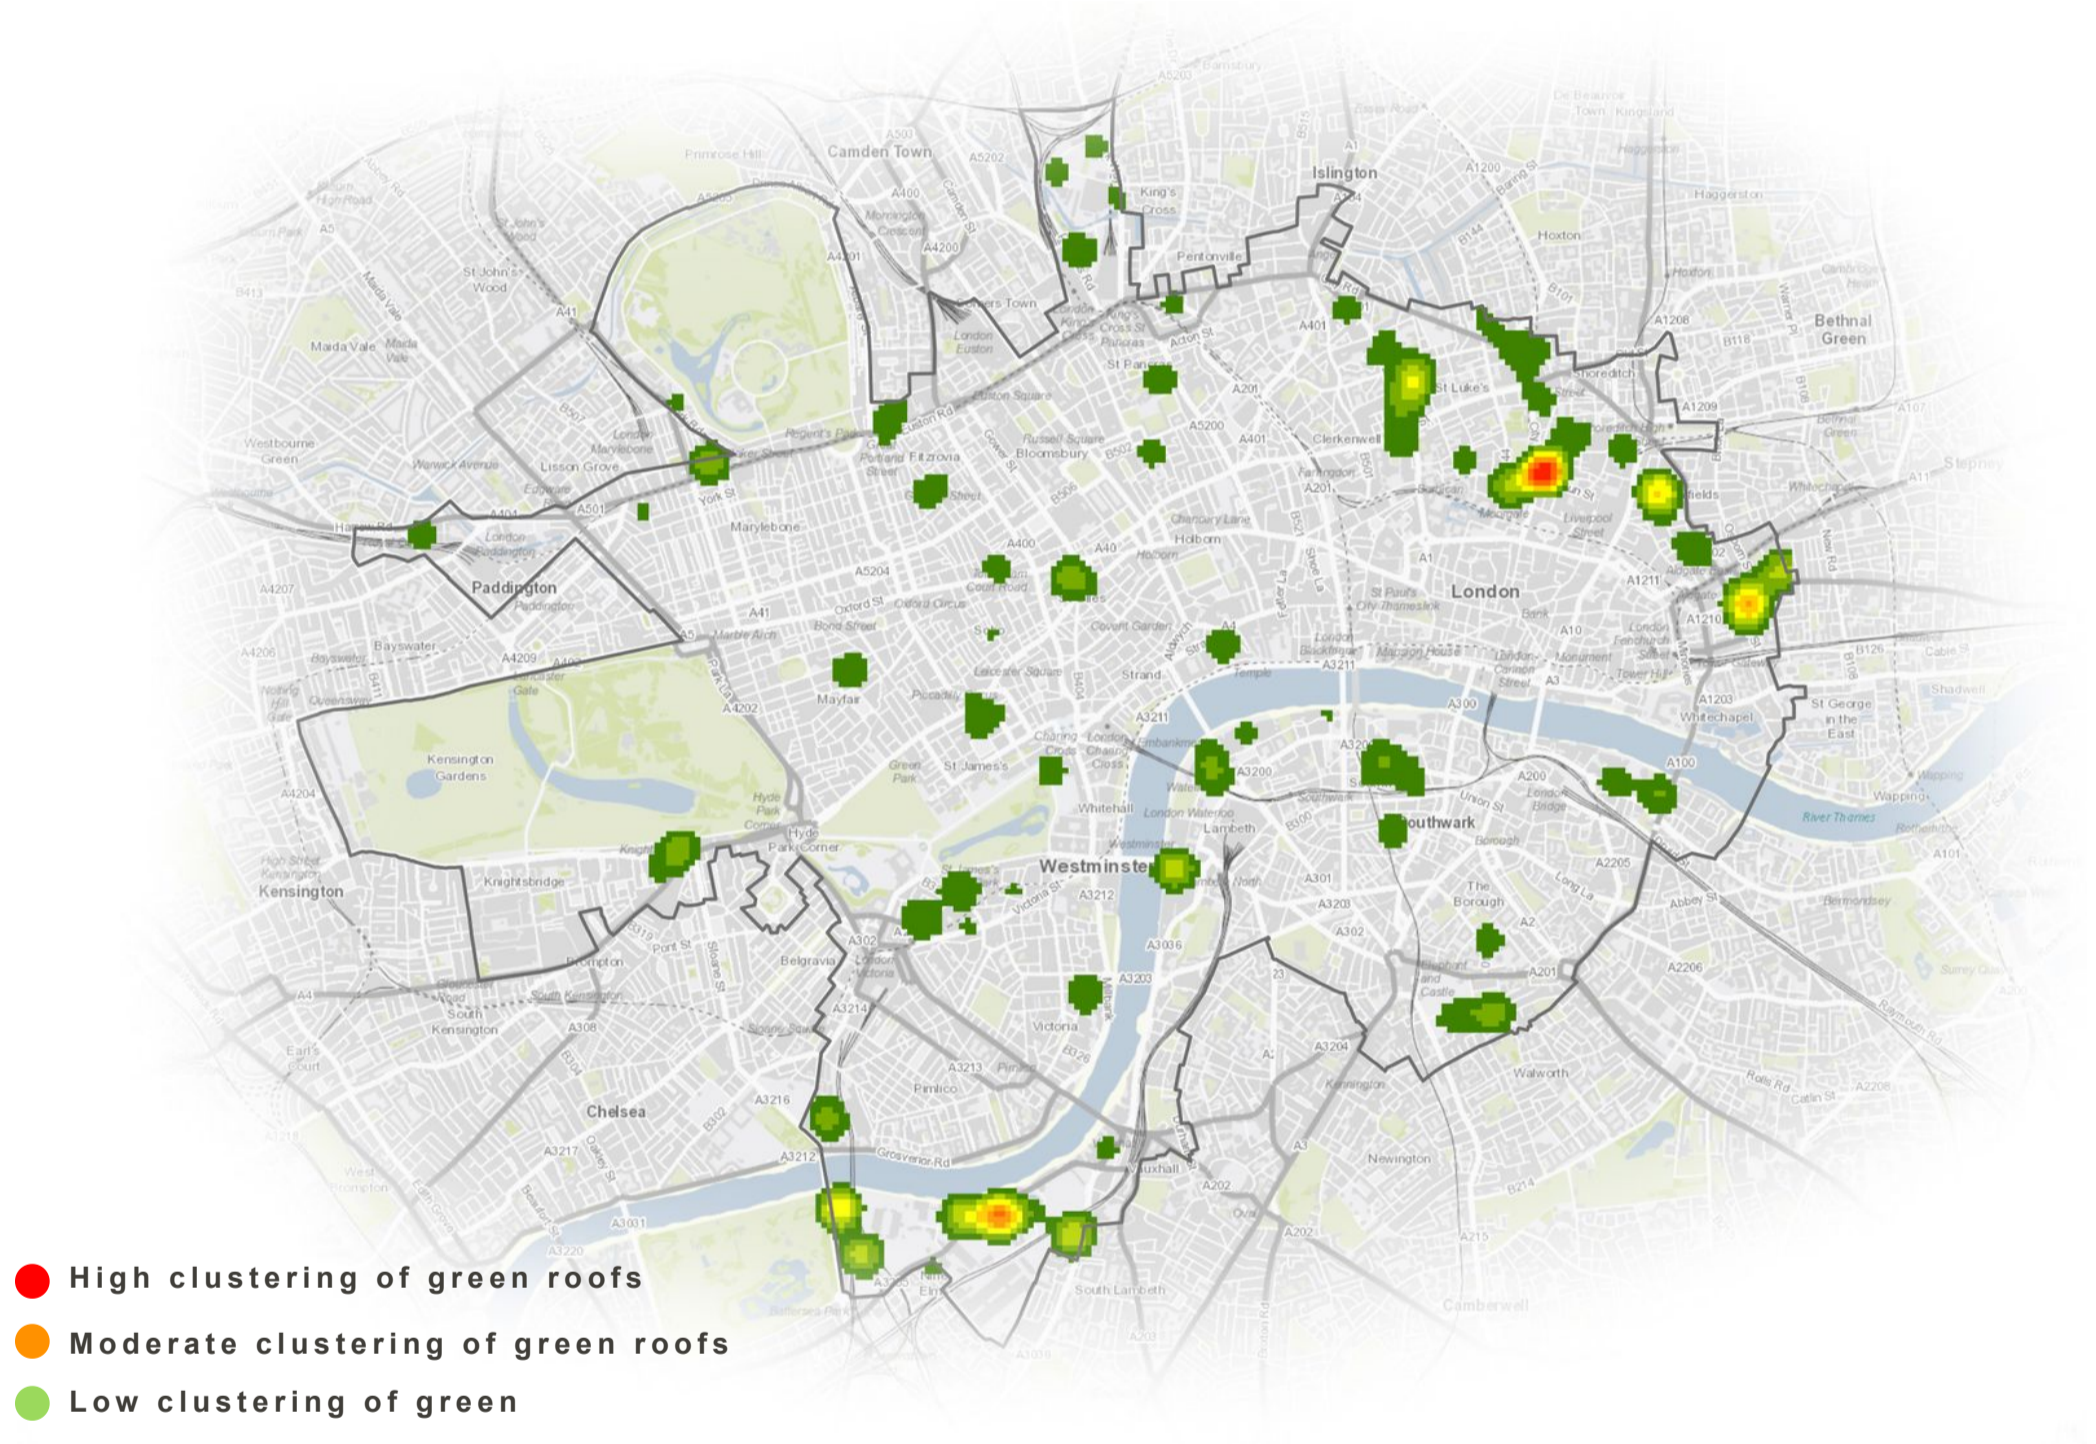

# Green Roof Map: Central Activity Zone (CAZ)

Size ranges of green roofs and % of total area 2017

CAZ: Green Roof Areas Hotspot Map

SUPPORTED BY  
**MAYOR OF LONDON**