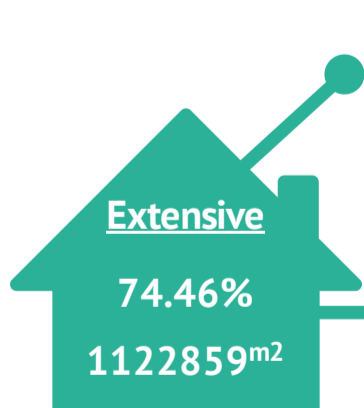

38.58% Annual increase

Greater London: Green Roof Areas Hot Spot

- High clustering of green roofs
- Moderate clustering of green roofs
- Low clustering of green

0.04m² pp

0.11m² pp

0.01m² pp

SUPPORTED BY
MAYOR OF LONDON