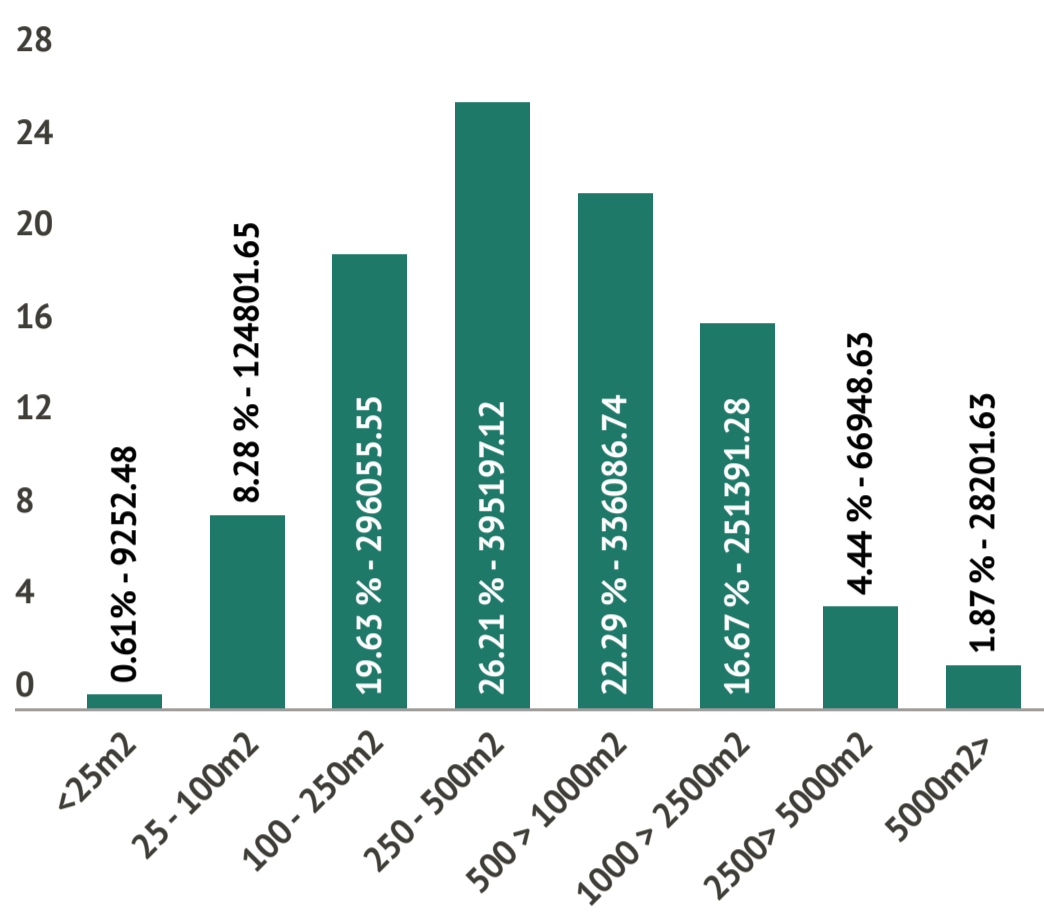

London Green Roof Map: Greater London

Size ranges of green roofs and % of total area 2017

0.17m² of green roofs per person

Population: 8674000

6 Million jobs

Total green roof area 2017: 1507934m²
Total green roof area 2016: 1088094m²

38.58% Annual increase

Greater London: Green Roof Areas Hot Spot

- High clustering of green roofs
- Moderate clustering of green roofs
- Low clustering of green

0.04m² pp

0.11m² pp

0.01m² pp

SUPPORTED BY
MAYOR OF LONDON