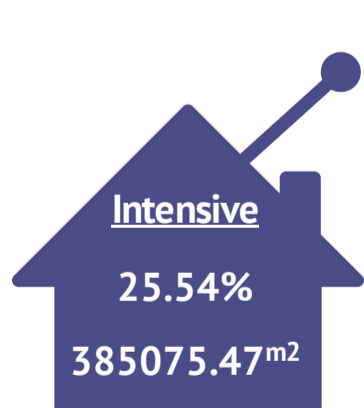

London Green Roof Map: Greater London

Size ranges of green roofs and % of total area 2017

0.17m² of green roofs per person

Population: 8674000

6 Million jobs

Total green roof area 2017: 1507934m²
Total green roof area 2016: 1088094m²

38.58% Annual increase

Greater London: Green Roof Areas Hot Spot

- High clustering of green roofs
- Moderate clustering of green roofs
- Low clustering of green

0.04m² pp

0.11m² pp

0.01m² pp

SUPPORTED BY
MAYOR OF LONDON