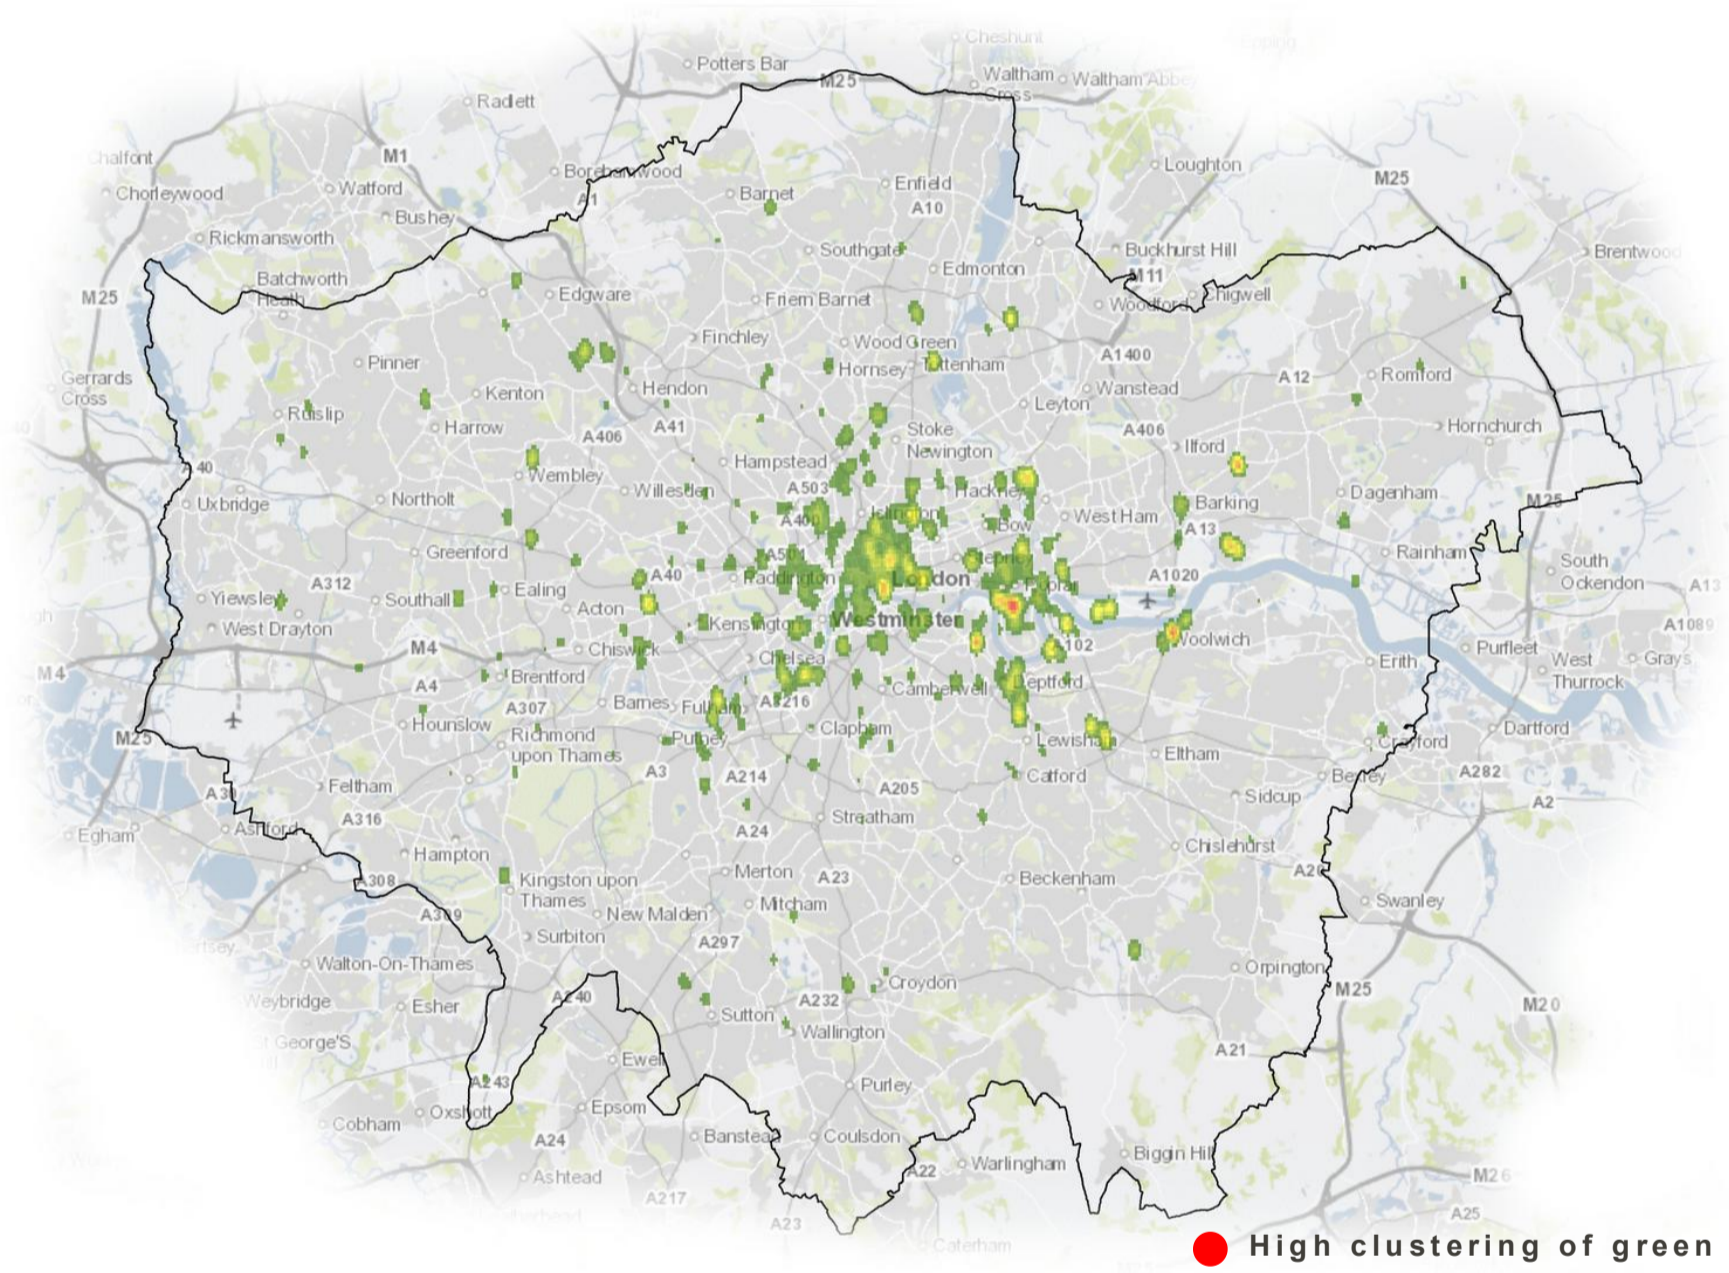

London Green Roof Map: Greater London

Size ranges of green roofs and % of total area 2017

0.17m² of green roofs per person

Population: 8674000

6 Million jobs

Total green roof area 2017: 1507934m²
Total green roof area 2016: 1088094m²

38.58% Annual increase

Greater London: Green Roof Areas Hot Spot

- High clustering of green roofs
- Moderate clustering of green roofs
- Low clustering of green

0.04m² pp

0.11m² pp

0.01m² pp

SUPPORTED BY
MAYOR OF LONDON